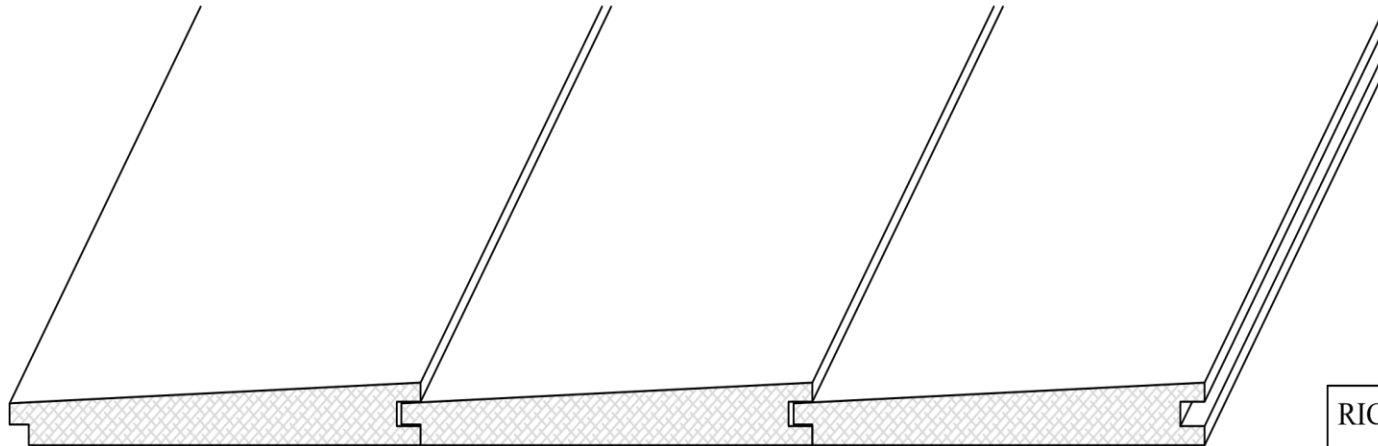

124

WIDTH AND THICKNESS CAN BE ADJUSTED TO CUSTOMER SPECIFICATIONS
WITH RAW MATERIAL DETERMINING MAXIMUM SIZE OF FINISHED PRODUCT.

RICH PRAIRIE CUSTOM WOODS
400 Centennial Drive
Pierz, MN 56364-2502
PHONE : 320-468-0205