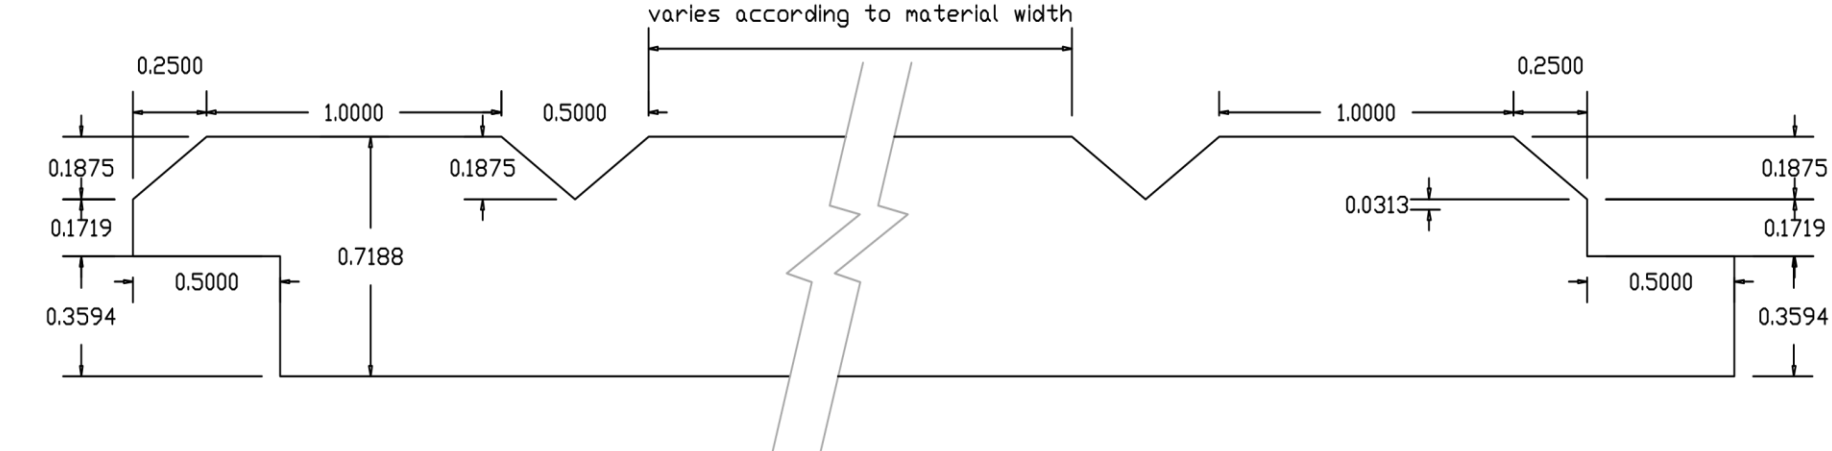

WP-5

WIDTH AND THICKNESS CAN BE ADJUSTED TO CUSTOMER SPECIFICATIONS
WITH RAW MATERIAL DETERMINING MAXIMUM SIZE OF FINISHED PRODUCT.

RICH PRAIRIE CUSTOM WOODS
400 Centennial Drive
Pierz, MN 56364-2502
PHONE : 320-468-0205