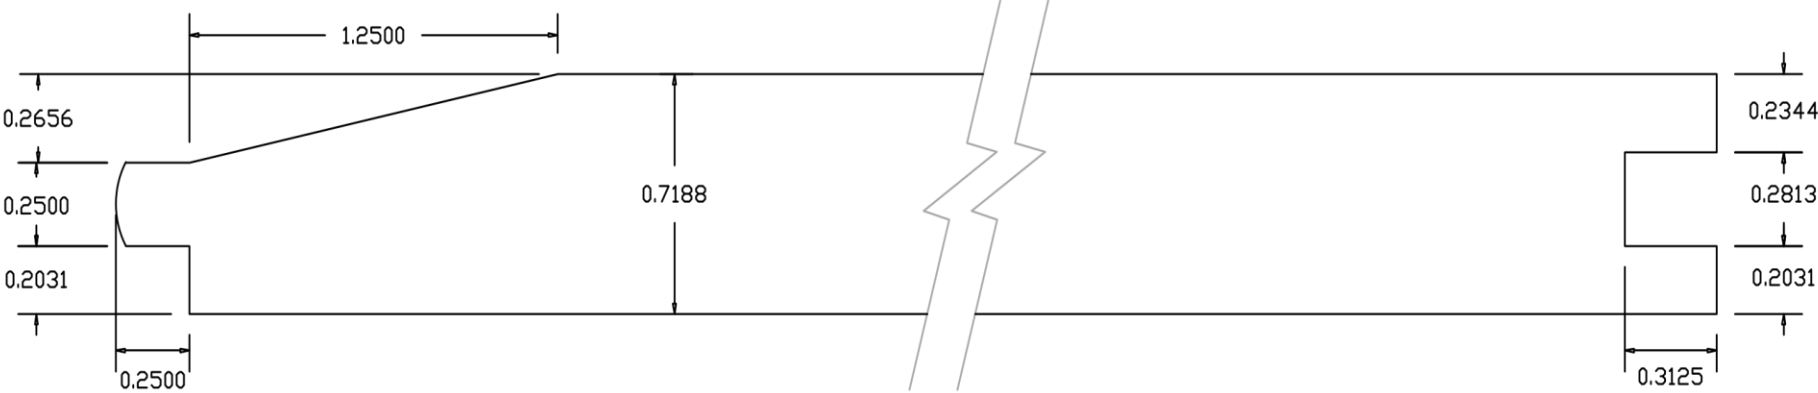

102

WIDTH AND THICKNESS CAN BE ADJUSTED TO CUSTOMER SPECIFICATIONS
WITH RAW MATERIAL DETERMINING MAXIMUM SIZE OF FINISHED PRODUCT.

RICH PRAIRIE CUSTOM WOODS
400 Centennial Drive
Pierz, MN 56364-2502
PHONE : 320-468-0205