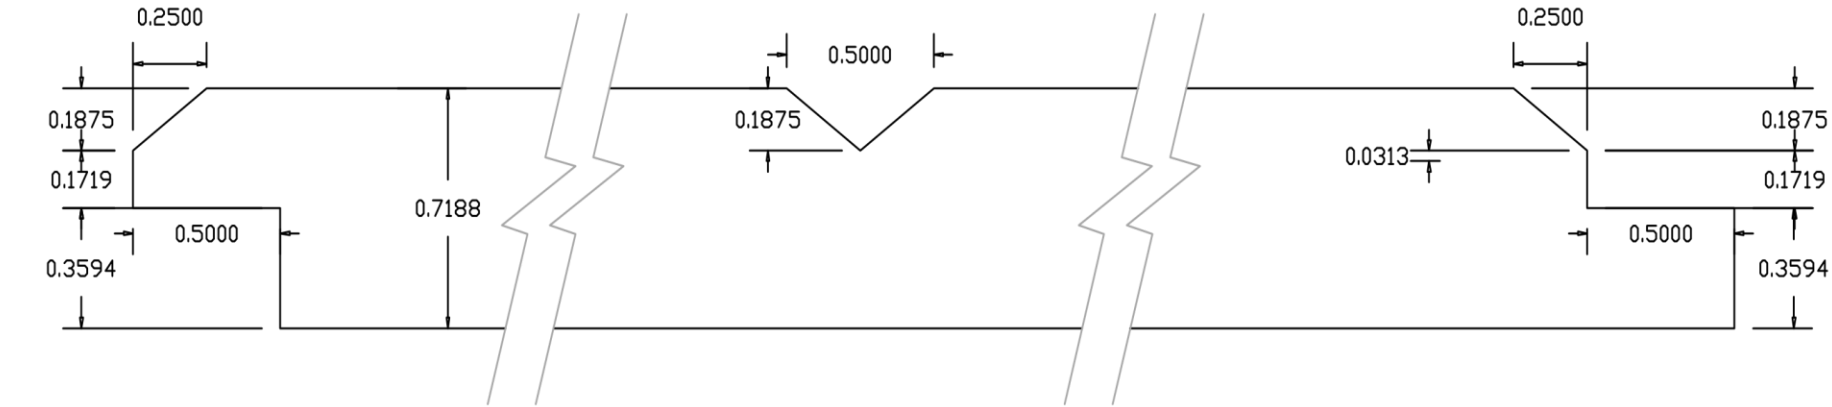

WP-7

WIDTH AND THICKNESS CAN BE ADJUSTED TO CUSTOMER SPECIFICATIONS
WITH RAW MATERIAL DETERMINING MAXIMUM SIZE OF FINISHED PRODUCT.

RICH PRAIRIE CUSTOM WOODS
400 Centennial Drive
Pierz, MN 56364-2502
PHONE : 320-468-0205