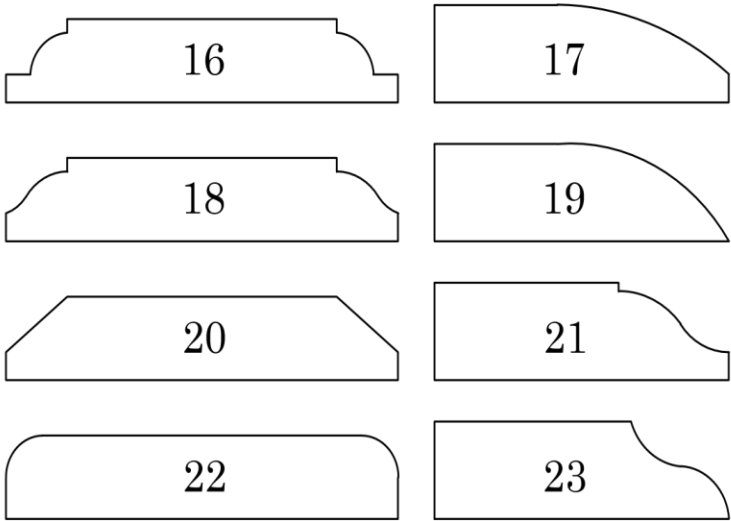

Misc. Trim

RICH PRAIRIE CUSTOM WOODS
400 Centennial Drive
Pierz, MN 56364-2502
PHONE : 320-468-0205