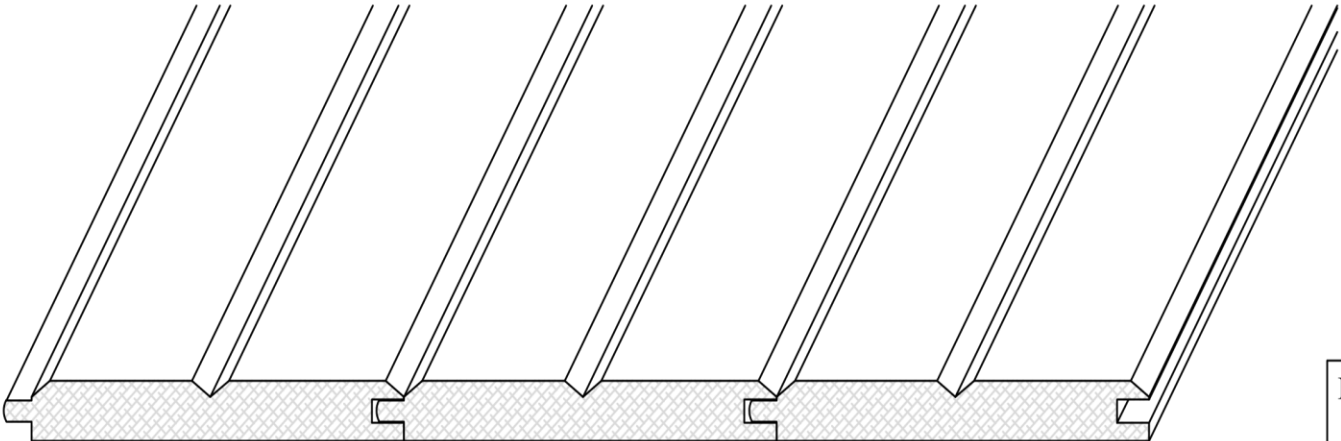

WP-18

WIDTH AND THICKNESS CAN BE ADJUSTED TO CUSTOMER SPECIFICATIONS
WITH RAW MATERIAL DETERMINING MAXIMUM SIZE OF FINISHED PRODUCT.

RICH PRAIRIE CUSTOM WOODS
400 Centennial Drive
Pierz, MN 56364-2502
PHONE : 320-468-0205