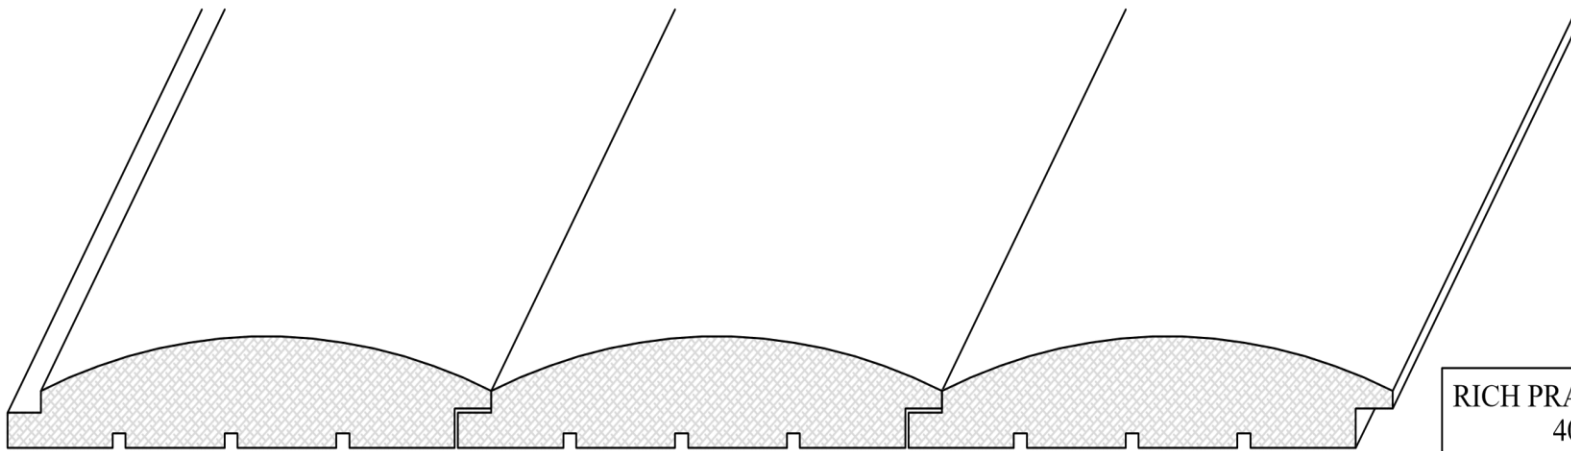

Log Siding (2" x 8")

RICH PRAIRIE CUSTOM WOODS
400 Centennial Drive
Pierz, MN 56364-2502
PHONE : 320-468-0205