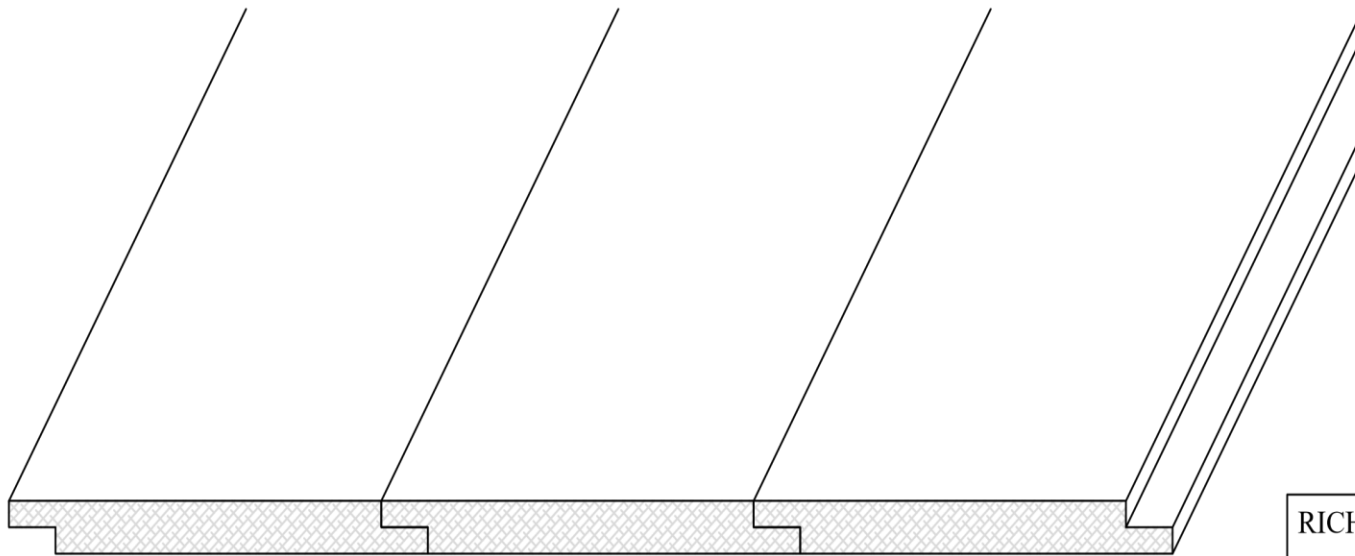

3/8" Ship Lap

WIDTH AND THICKNESS CAN BE ADJUSTED TO CUSTOMER SPECIFICATIONS
WITH RAW MATERIAL DETERMINING MAXIMUM SIZE OF FINISHED PRODUCT.

RICH PRAIRIE CUSTOM WOODS
400 Centennial Drive
Pierz, MN 56364-2502
PHONE : 320-468-0205