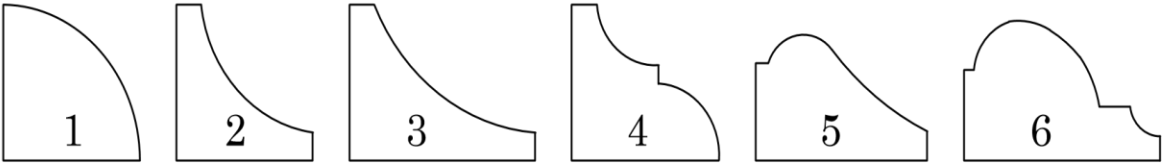

Misc. Trim

RICH PRAIRIE CUSTOM WOODS
400 Centennial Drive
Pierz, MN 56364-2502
PHONE : 320-468-0205