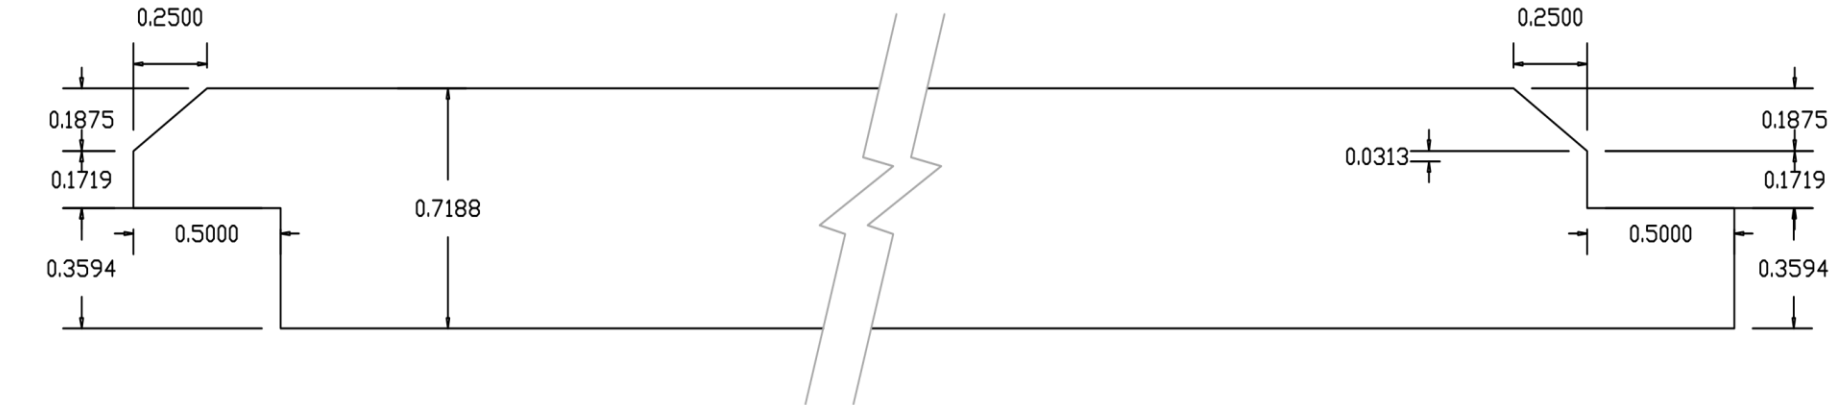

WP-11

WIDTH AND THICKNESS CAN BE ADJUSTED TO CUSTOMER SPECIFICATIONS
WITH RAW MATERIAL DETERMINING MAXIMUM SIZE OF FINISHED PRODUCT.

RICH PRAIRIE CUSTOM WOODS
400 Centennial Drive
Pierz, MN 56364-2502
PHONE : 320-468-0205