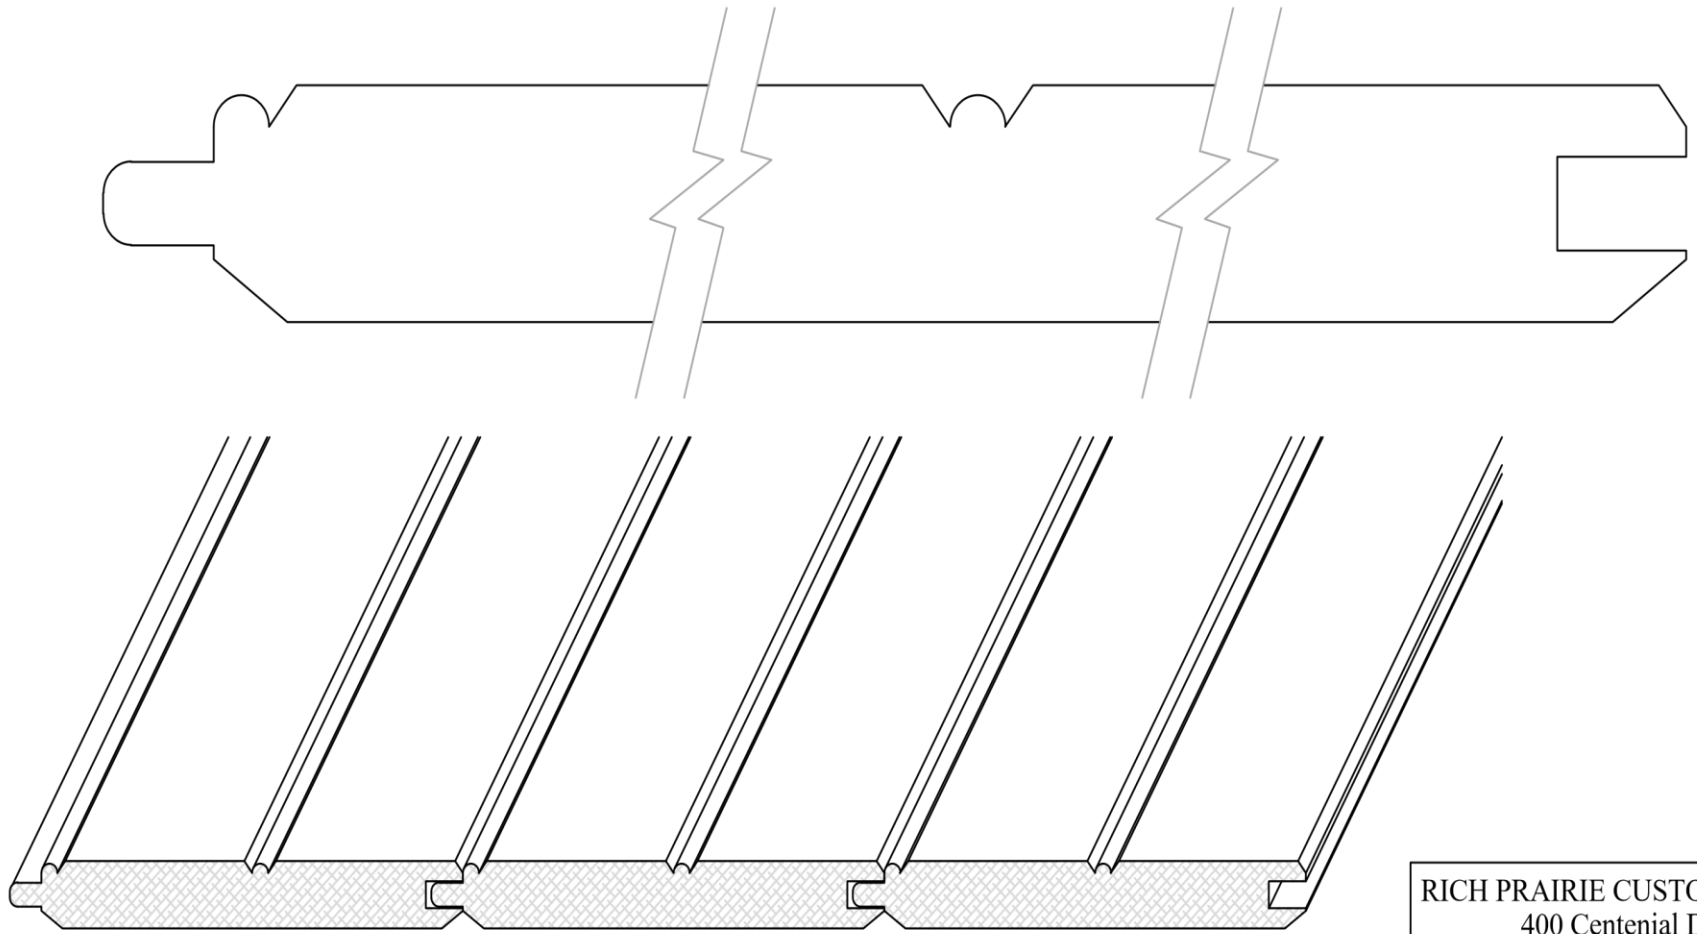

Beaded-WP4

WIDTH AND THICKNESS CAN BE ADJUSTED TO CUSTOMER SPECIFICATIONS
WITH RAW MATERIAL DETERMINING MAXIMUM SIZE OF FINISHED PRODUCT.

RICH PRAIRIE CUSTOM WOODS
400 Centennial Drive
Pierz, MN 56364-2502
PHONE : 320-468-0205