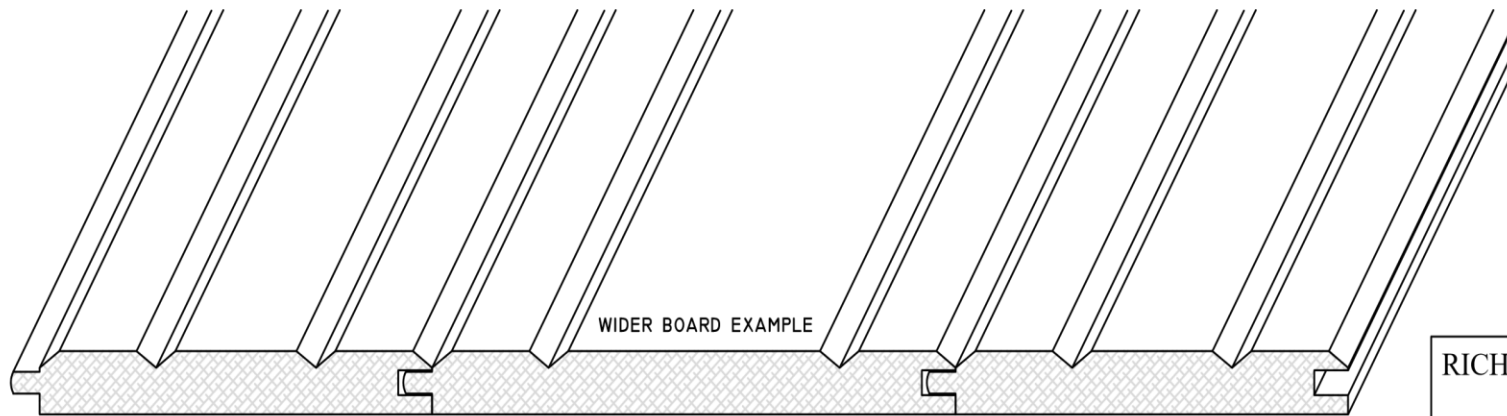

WP-16

WIDTH AND THICKNESS CAN BE ADJUSTED TO CUSTOMER SPECIFICATIONS
WITH RAW MATERIAL DETERMINING MAXIMUM SIZE OF FINISHED PRODUCT.

RICH PRAIRIE CUSTOM WOODS
400 Centennial Drive
Pierz, MN 56364-2502
PHONE : 320-468-0205