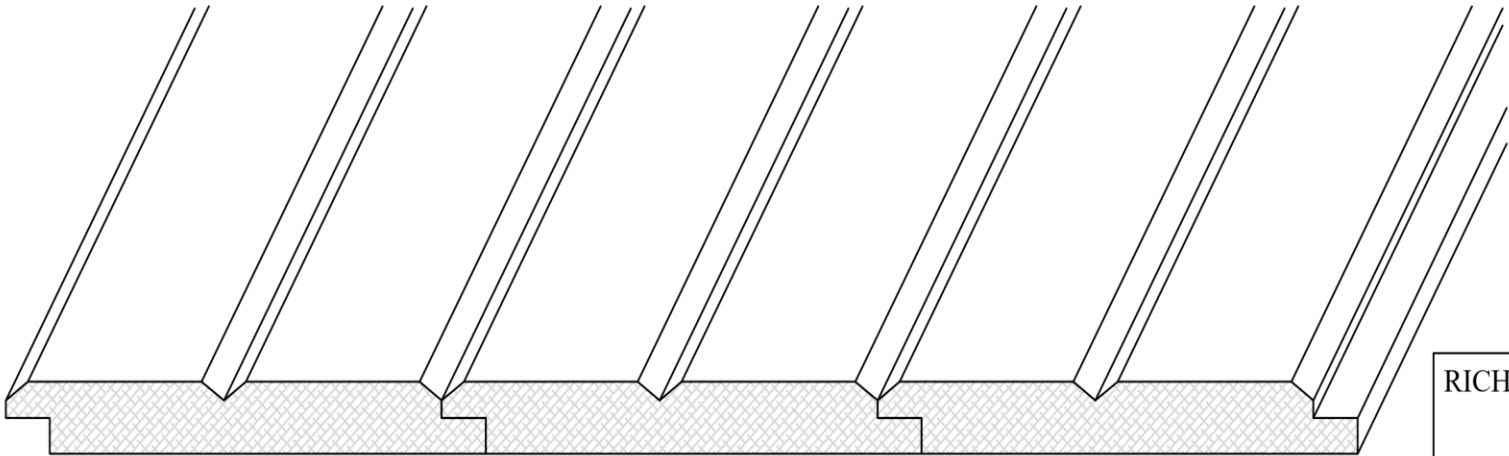

WP-7

WIDTH AND THICKNESS CAN BE ADJUSTED TO CUSTOMER SPECIFICATIONS
WITH RAW MATERIAL DETERMINING MAXIMUM SIZE OF FINISHED PRODUCT.

RICH PRAIRIE CUSTOM WOODS
400 Centennial Drive
Pierz, MN 56364-2502
PHONE : 320-468-0205