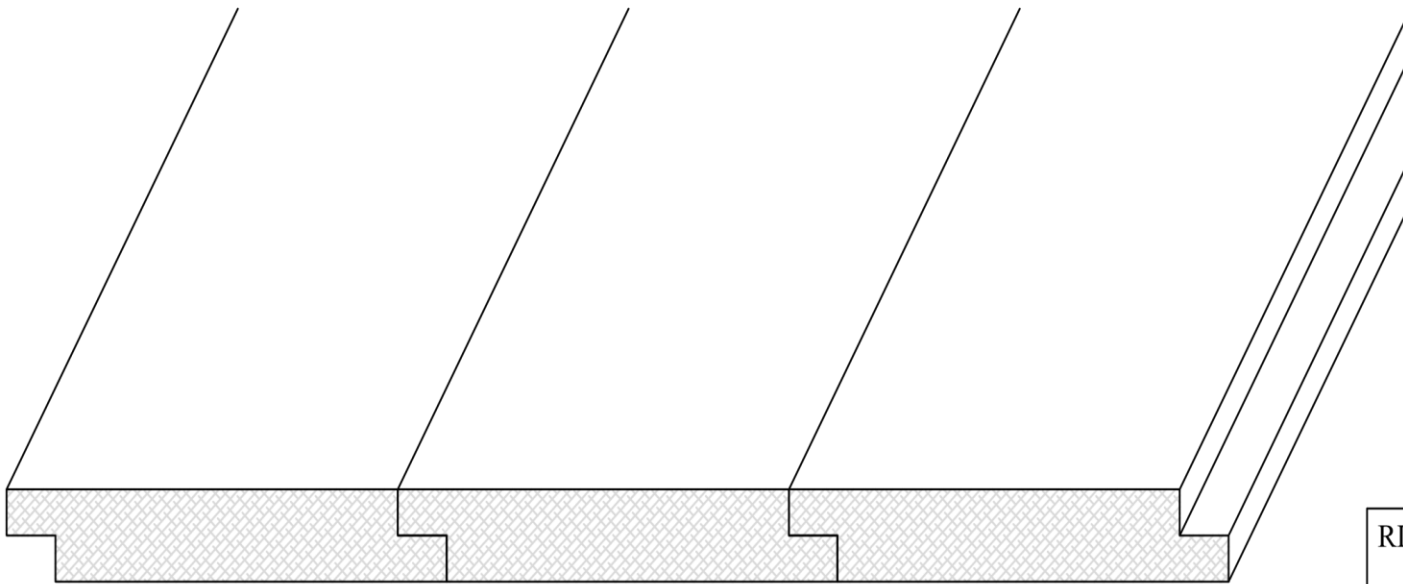

5/8" Ship Lap

WIDTH AND THICKNESS CAN BE ADJUSTED TO CUSTOMER SPECIFICATIONS
WITH RAW MATERIAL DETERMINING MAXIMUM SIZE OF FINISHED PRODUCT.

RICH PRAIRIE CUSTOM WOODS
400 Centennial Drive
Pierz, MN 56364-2502
PHONE : 320-468-0205