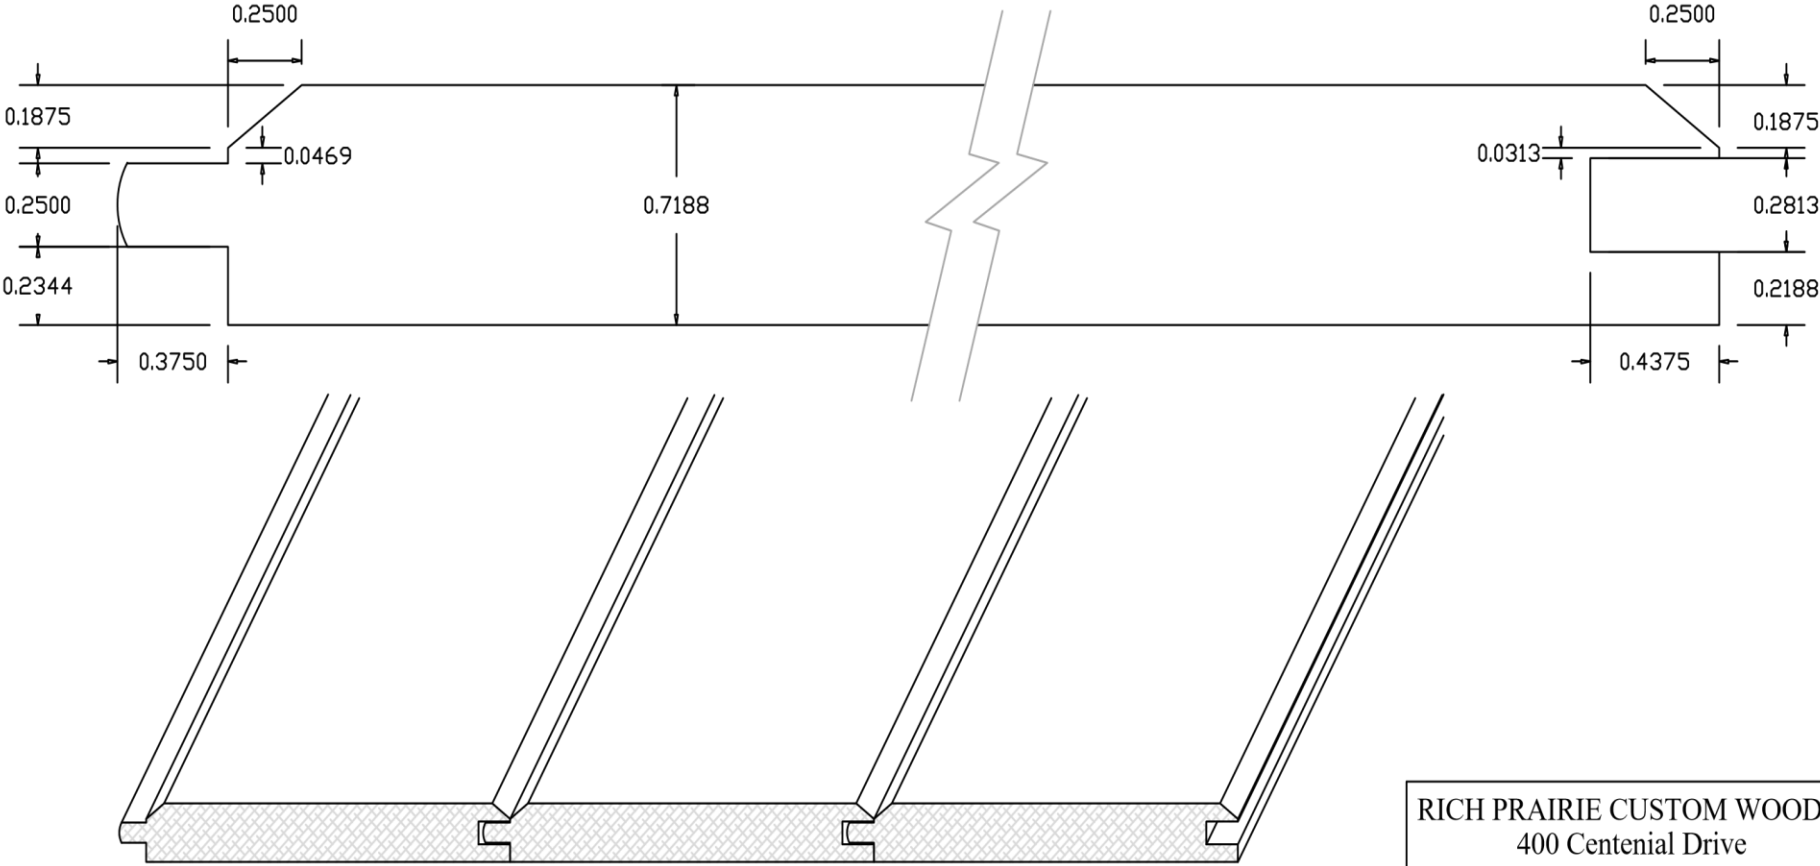

RICH PRAIRIE CUSTOM WOODS
400 Centennial Drive
Pierz, MN 56364-2502
PHONE : 320-468-0205

WP-4

WIDTH AND THICKNESS CAN BE ADJUSTED TO CUSTOMER SPECIFICATIONS
WITH RAW MATERIAL DETERMINING MAXIMUM SIZE OF FINISHED PRODUCT.