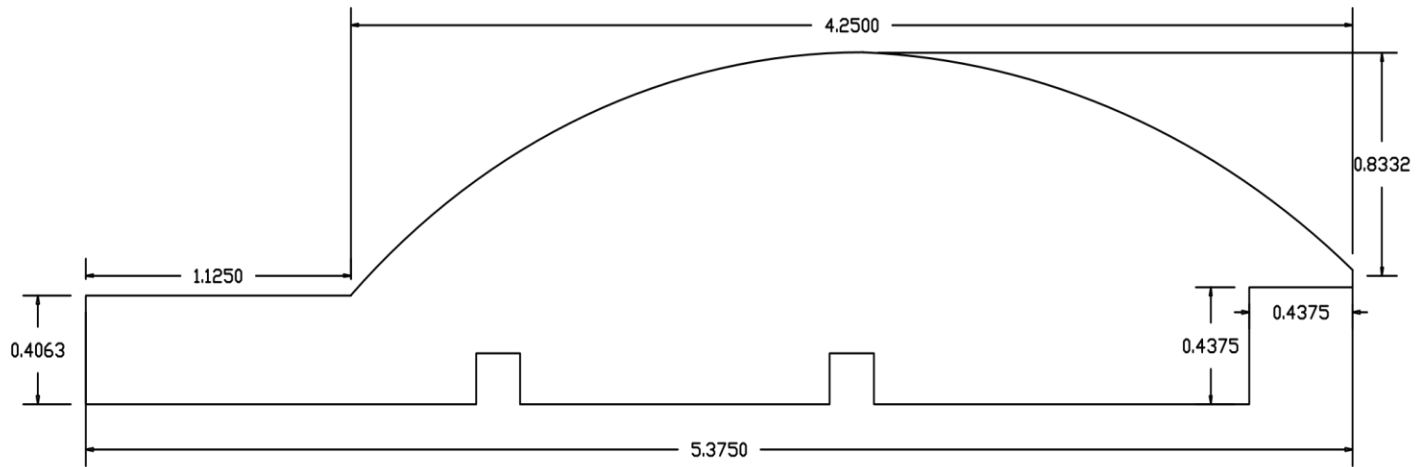

Log Siding / reveal (2" x 6")

RICH PRAIRIE CUSTOM WOODS
400 Centennial Drive
Pierz, MN 56364-2502
PHONE : 320-468-0205