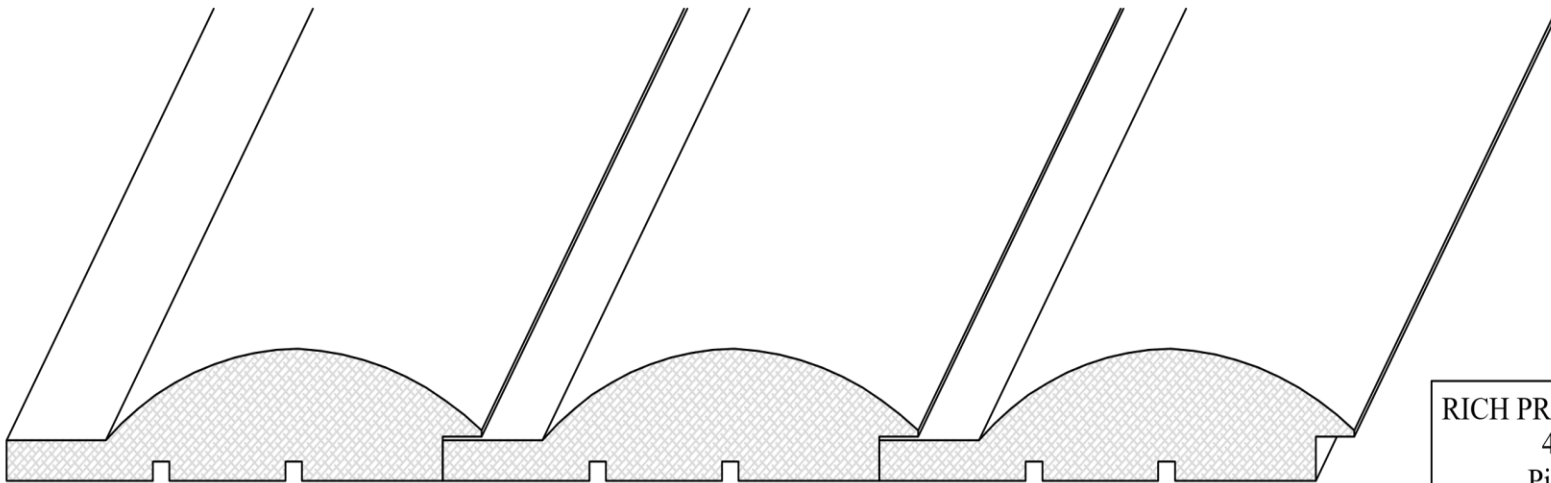

Log Siding / reveal (2" x 6")

RICH PRAIRIE CUSTOM WOODS
400 Centennial Drive
Pierz, MN 56364-2502
PHONE : 320-468-0205