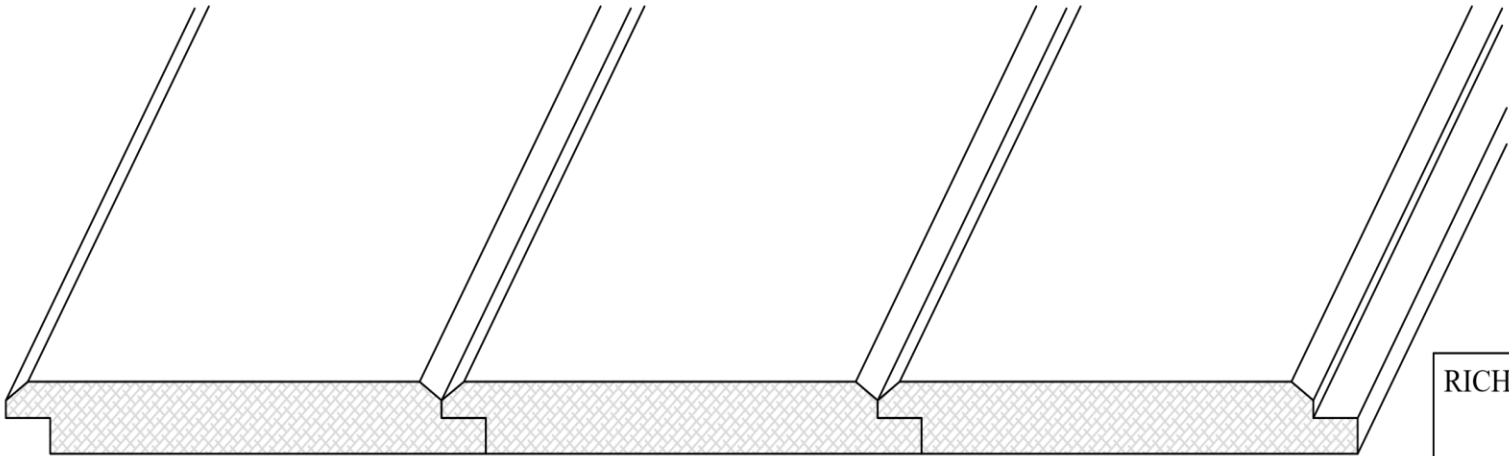

WP-11

WIDTH AND THICKNESS CAN BE ADJUSTED TO CUSTOMER SPECIFICATIONS
WITH RAW MATERIAL DETERMINING MAXIMUM SIZE OF FINISHED PRODUCT.

RICH PRAIRIE CUSTOM WOODS
400 Centennial Drive
Pierz, MN 56364-2502
PHONE : 320-468-0205