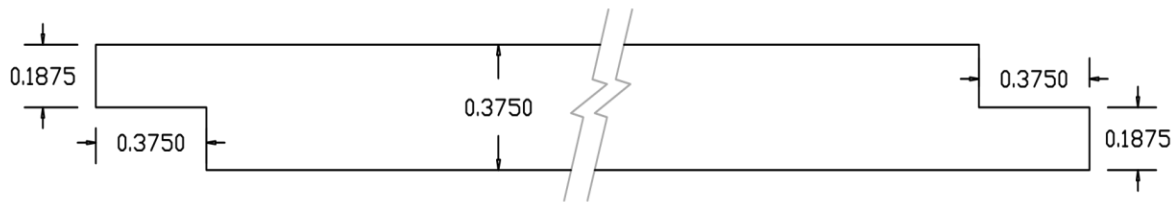

3/8" Ship Lap

WIDTH AND THICKNESS CAN BE ADJUSTED TO CUSTOMER SPECIFICATIONS
WITH RAW MATERIAL DETERMINING MAXIMUM SIZE OF FINISHED PRODUCT.

RICH PRAIRIE CUSTOM WOODS
400 Centennial Drive
Pierz, MN 56364-2502
PHONE : 320-468-0205