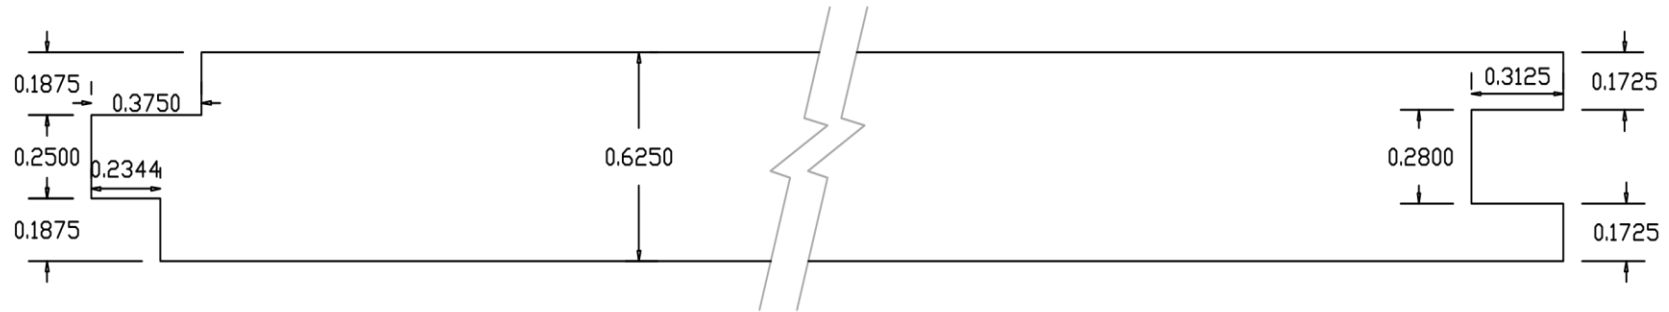

Nickel Gap

WIDTH AND THICKNESS CAN BE ADJUSTED TO CUSTOMER SPECIFICATIONS
WITH RAW MATERIAL DETERMINING MAXIMUM SIZE OF FINISHED PRODUCT.

RICH PRAIRIE CUSTOM WOODS
400 Centennial Drive
Pierz, MN 56364-2502
PHONE : 320-468-0205