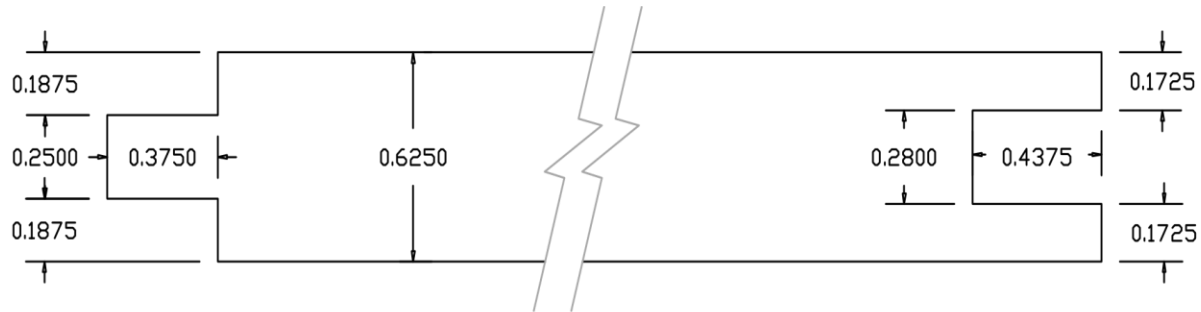

5/8" Tongue & Groove

WIDTH AND THICKNESS CAN BE ADJUSTED TO CUSTOMER SPECIFICATIONS
WITH RAW MATERIAL DETERMINING MAXIMUM SIZE OF FINISHED PRODUCT.

RICH PRAIRIE CUSTOM WOODS
400 Centennial Drive
Pierz, MN 56364-2502
PHONE : 320-468-0205