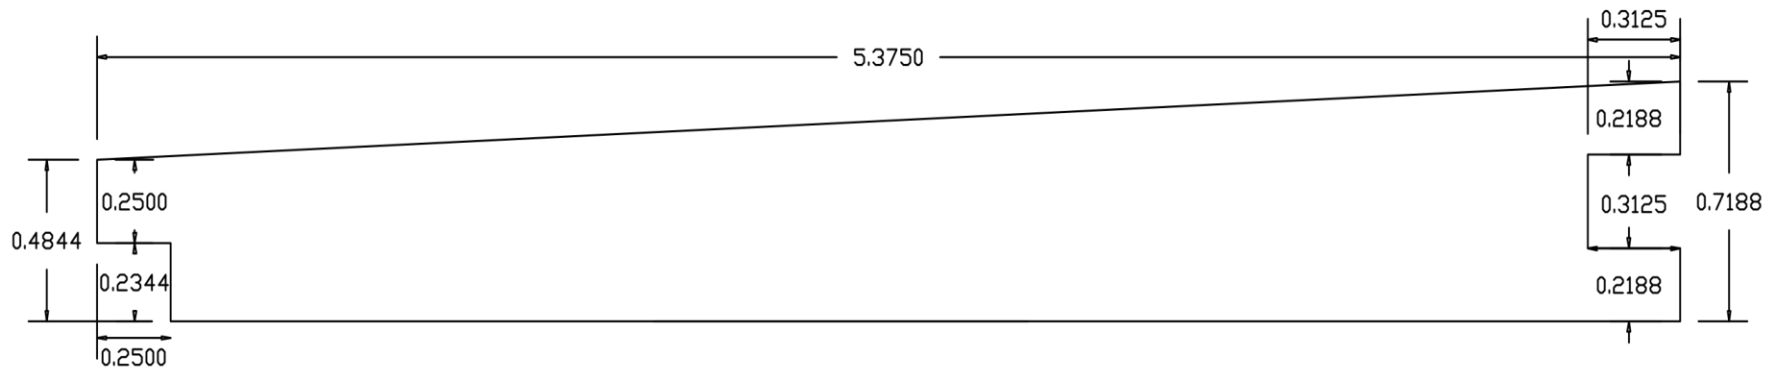

124

WIDTH AND THICKNESS CAN BE ADJUSTED TO CUSTOMER SPECIFICATIONS
WITH RAW MATERIAL DETERMINING MAXIMUM SIZE OF FINISHED PRODUCT.

RICH PRAIRIE CUSTOM WOODS
400 Centennial Drive
Pierz, MN 56364-2502
PHONE : 320-468-0205