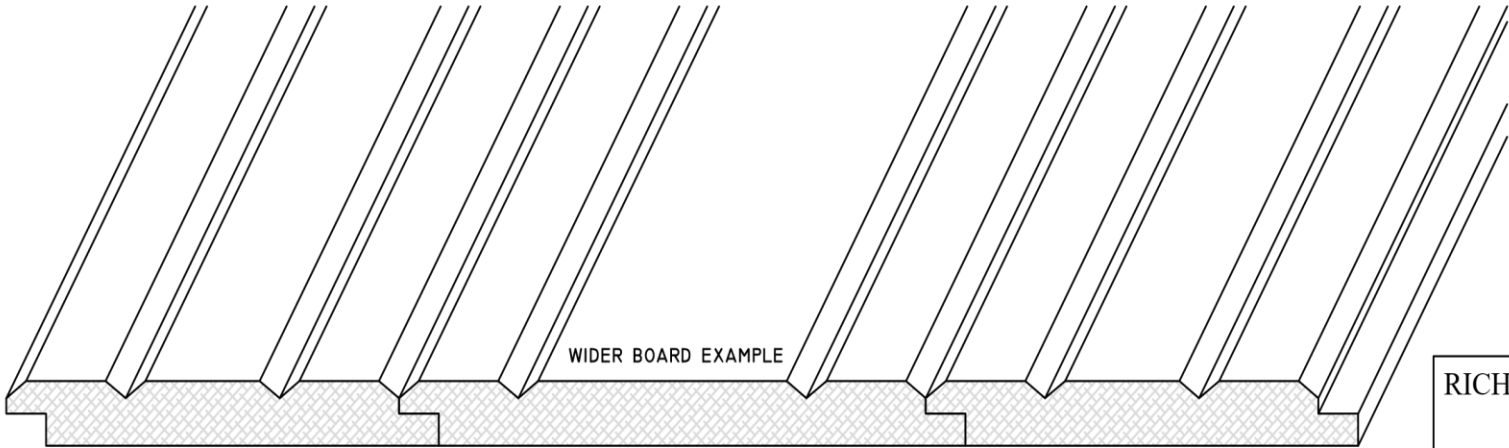

WP-5

WIDTH AND THICKNESS CAN BE ADJUSTED TO CUSTOMER SPECIFICATIONS
WITH RAW MATERIAL DETERMINING MAXIMUM SIZE OF FINISHED PRODUCT.

RICH PRAIRIE CUSTOM WOODS
400 Centennial Drive
Pierz, MN 56364-2502
PHONE : 320-468-0205