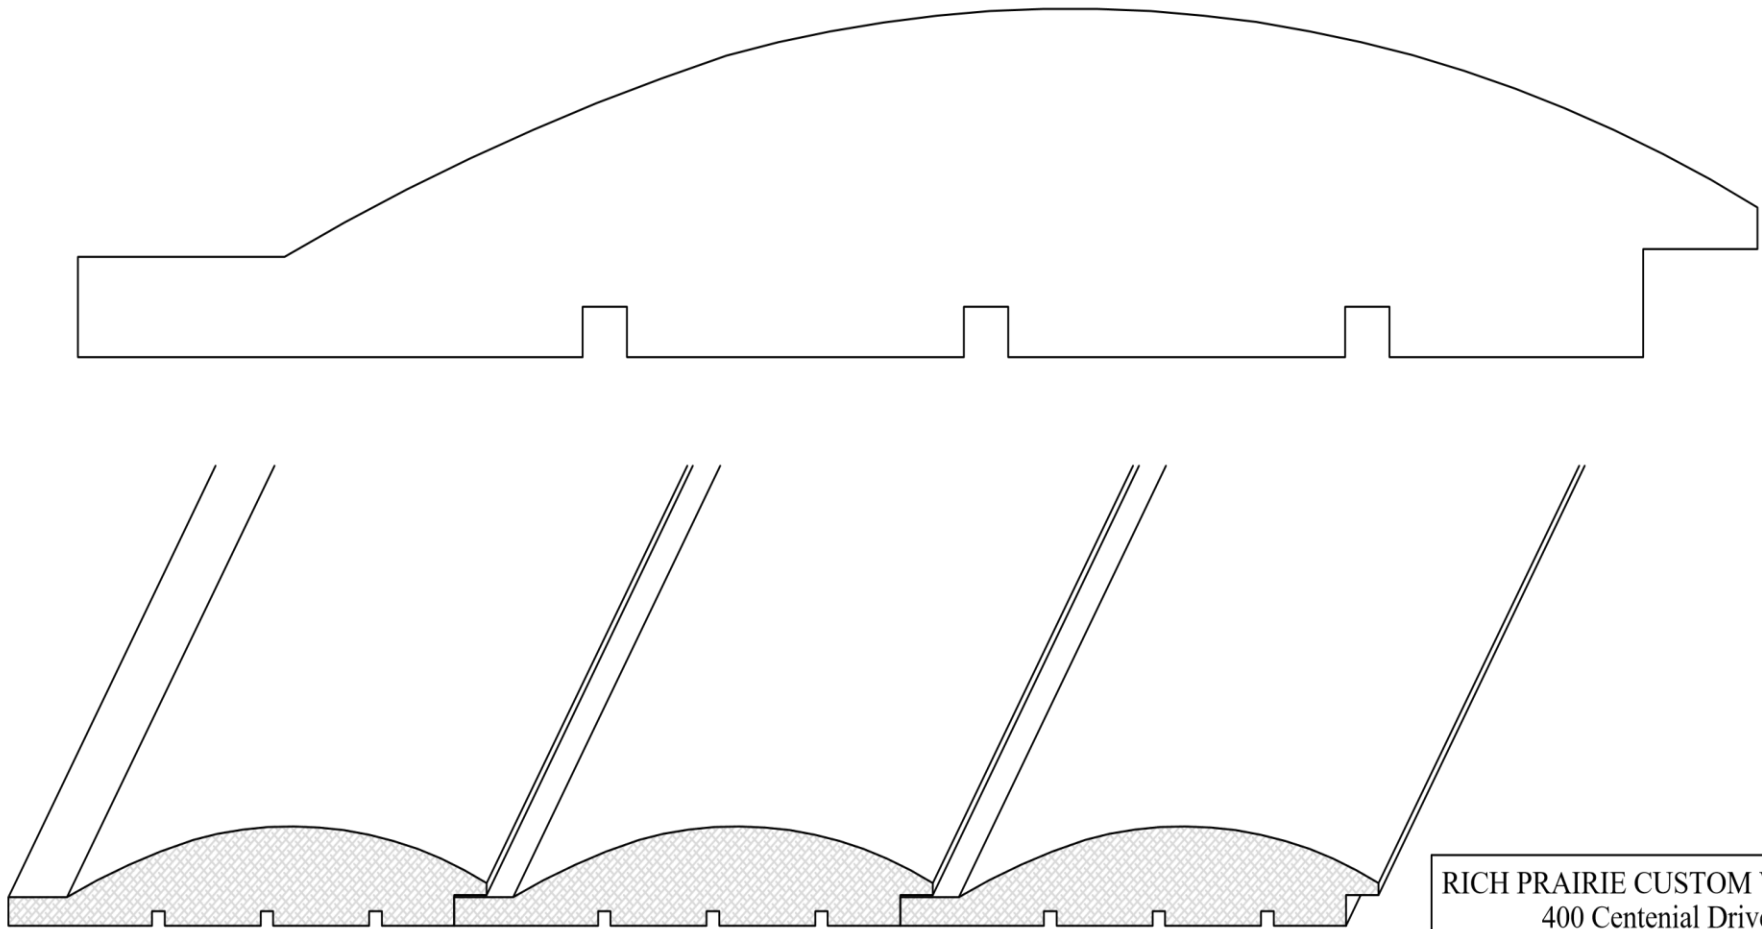

Log Siding / reveal (2" x 8")

RICH PRAIRIE CUSTOM WOODS
400 Centennial Drive
Pierz, MN 56364-2502
PHONE : 320-468-0205