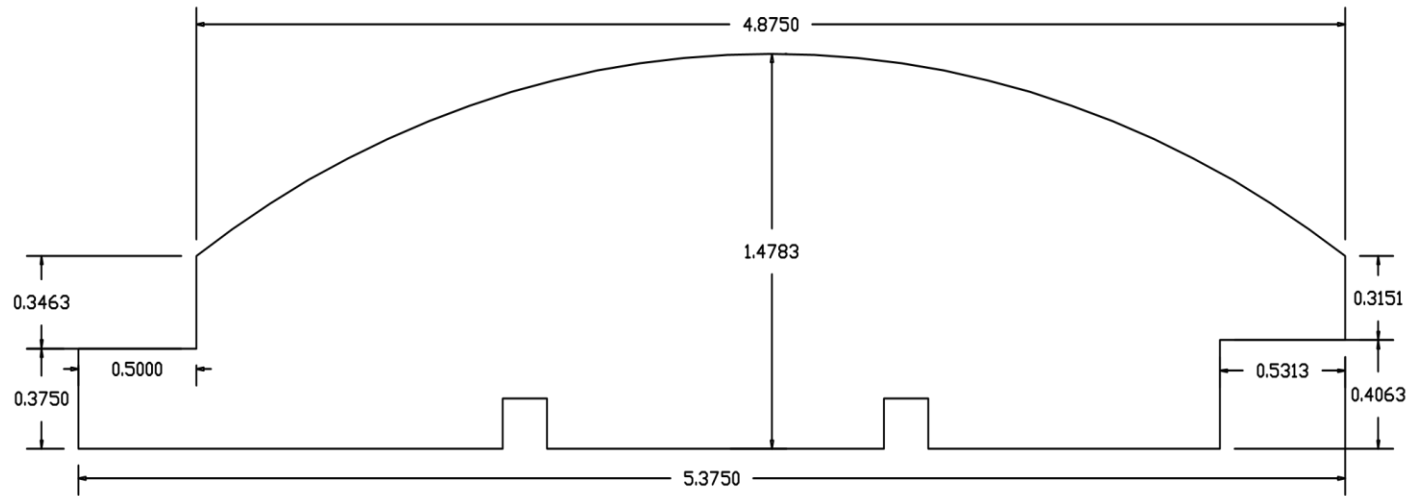

Log Siding (2" x 6")

RICH PRAIRIE CUSTOM WOODS
400 Centennial Drive
Pierz, MN 56364-2502
PHONE : 320-468-0205