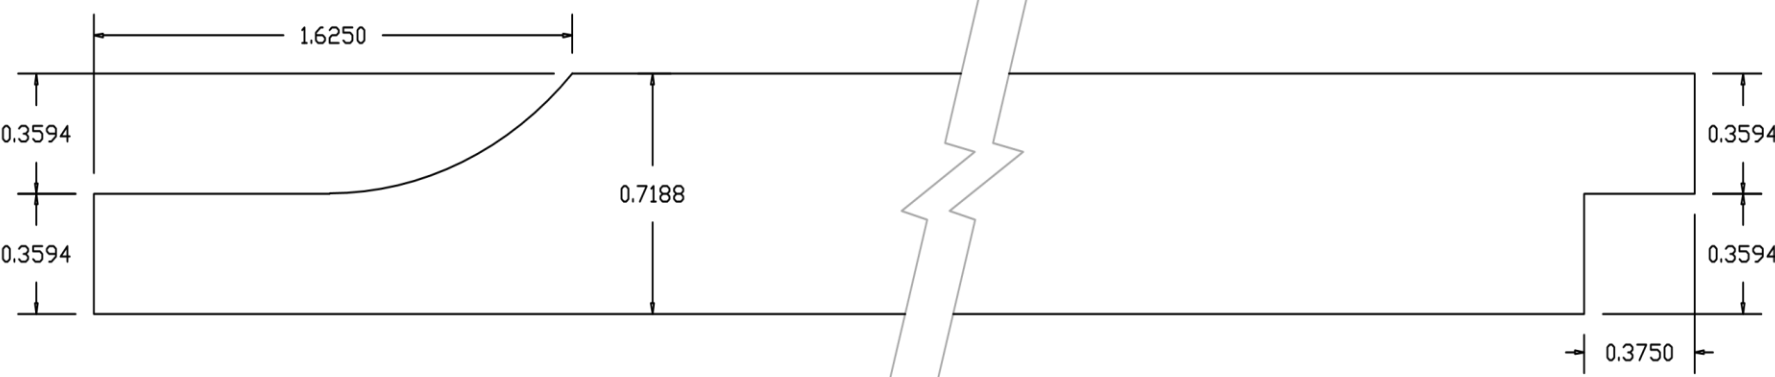

105

WIDTH AND THICKNESS CAN BE ADJUSTED TO CUSTOMER SPECIFICATIONS
WITH RAW MATERIAL DETERMINING MAXIMUM SIZE OF FINISHED PRODUCT.

RICH PRAIRIE CUSTOM WOODS
400 Centennial Drive
Pierz, MN 56364-2502
PHONE : 320-468-0205