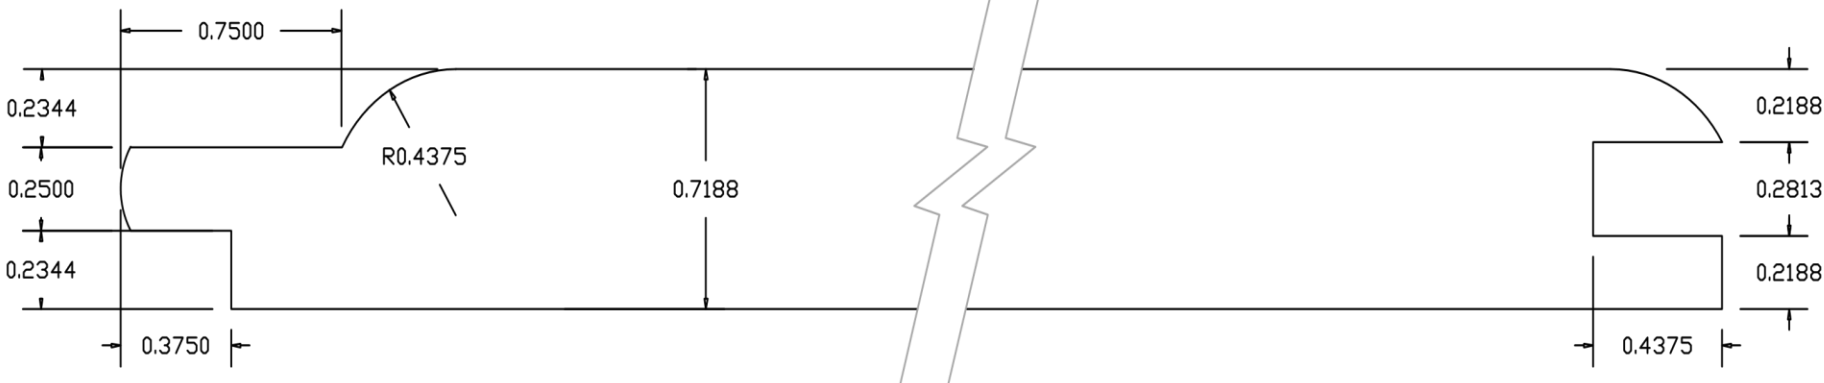

WP-6

WIDTH AND THICKNESS CAN BE ADJUSTED TO CUSTOMER SPECIFICATIONS
WITH RAW MATERIAL DETERMINING MAXIMUM SIZE OF FINISHED PRODUCT.

RICH PRAIRIE CUSTOM WOODS
400 Centennial Drive
Pierz, MN 56364-2502
PHONE : 320-468-0205