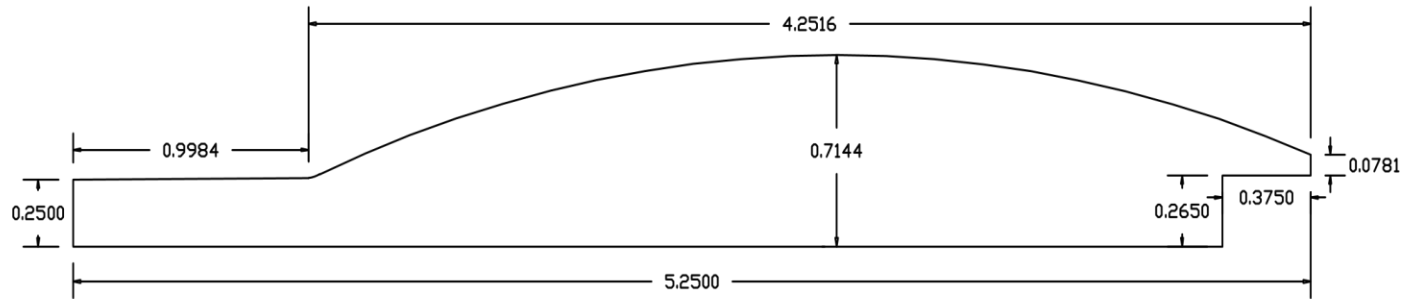

Log Siding / reveal

(1" x 6")

RICH PRAIRIE CUSTOM WOODS
400 Centennial Drive
Pierz, MN 56364-2502
PHONE : 320-468-0205