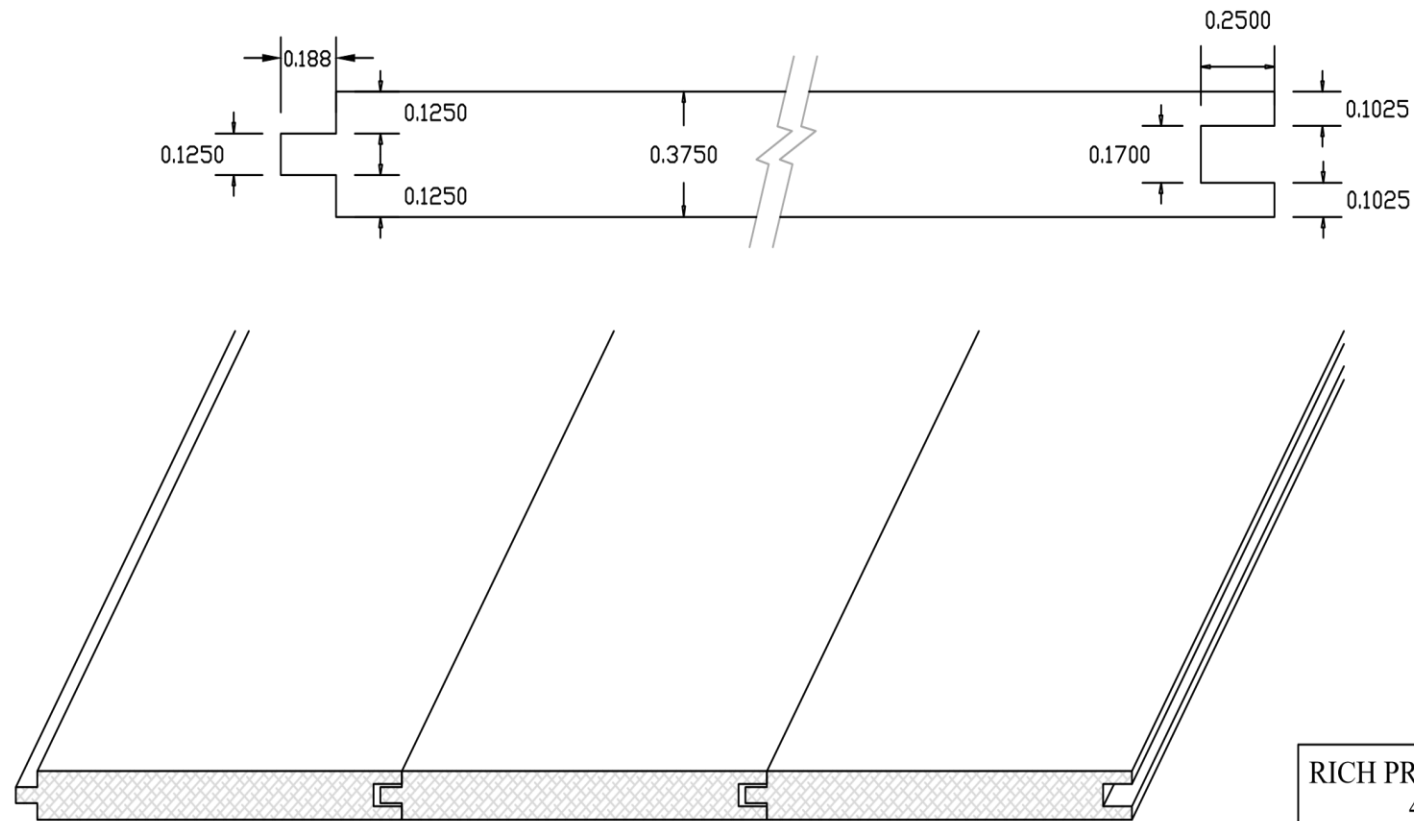

3/8" Tongue and Groove

WIDTH AND THICKNESS CAN BE ADJUSTED TO CUSTOMER SPECIFICATIONS
WITH RAW MATERIAL DETERMINING MAXIMUM SIZE OF FINISHED PRODUCT.

RICH PRAIRIE CUSTOM WOODS
400 Centennial Drive
Pierz, MN 56364-2502
PHONE : 320-468-0205