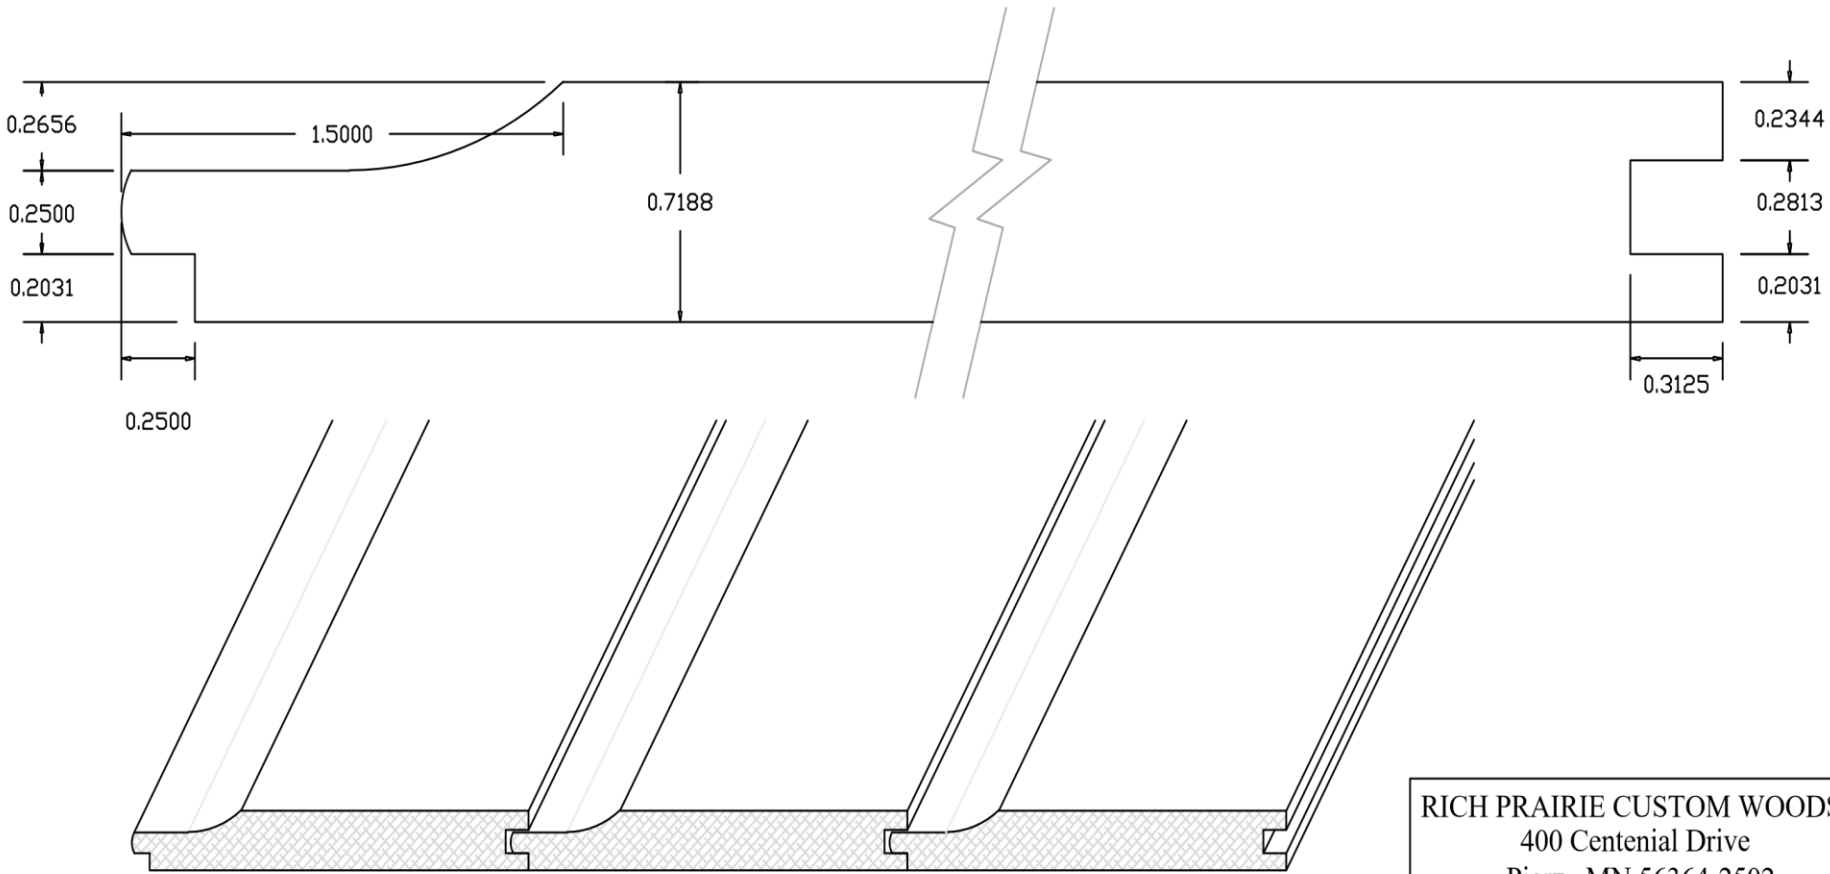

106

WIDTH AND THICKNESS CAN BE ADJUSTED TO CUSTOMER SPECIFICATIONS
WITH RAW MATERIAL DETERMINING MAXIMUM SIZE OF FINISHED PRODUCT.

RICH PRAIRIE CUSTOM WOODS
400 Centennial Drive
Pierz, MN 56364-2502
PHONE : 320-468-0205