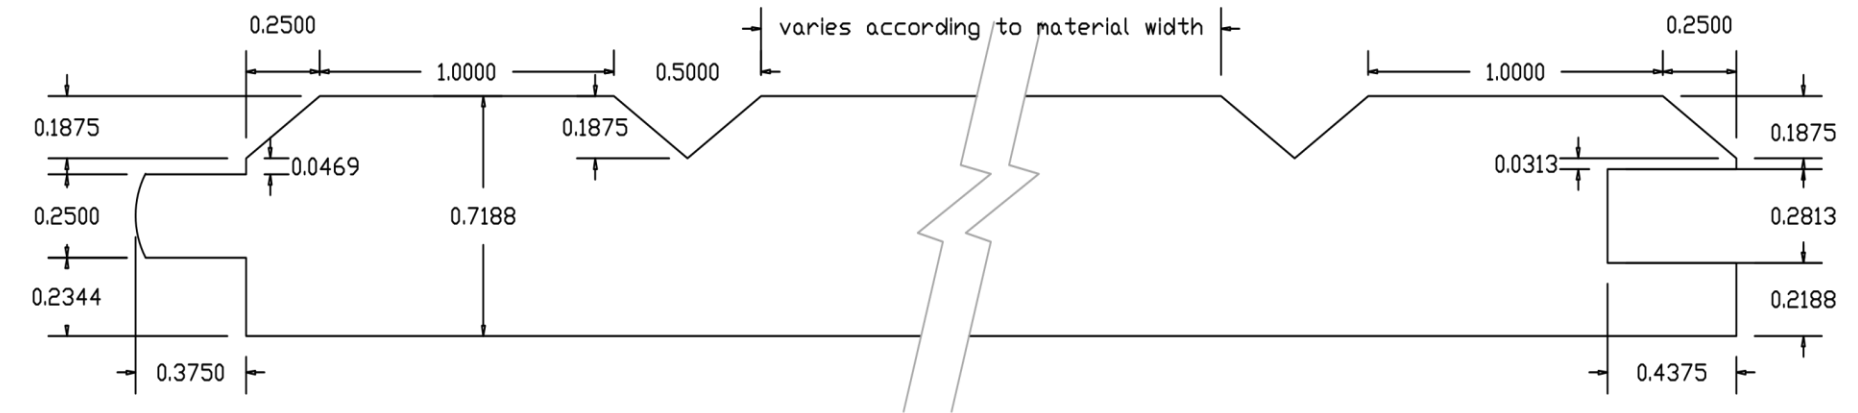

WP-16

WIDTH AND THICKNESS CAN BE ADJUSTED TO CUSTOMER SPECIFICATIONS
WITH RAW MATERIAL DETERMINING MAXIMUM SIZE OF FINISHED PRODUCT.

RICH PRAIRIE CUSTOM WOODS
400 Centennial Drive
Pierz, MN 56364-2502
PHONE : 320-468-0205