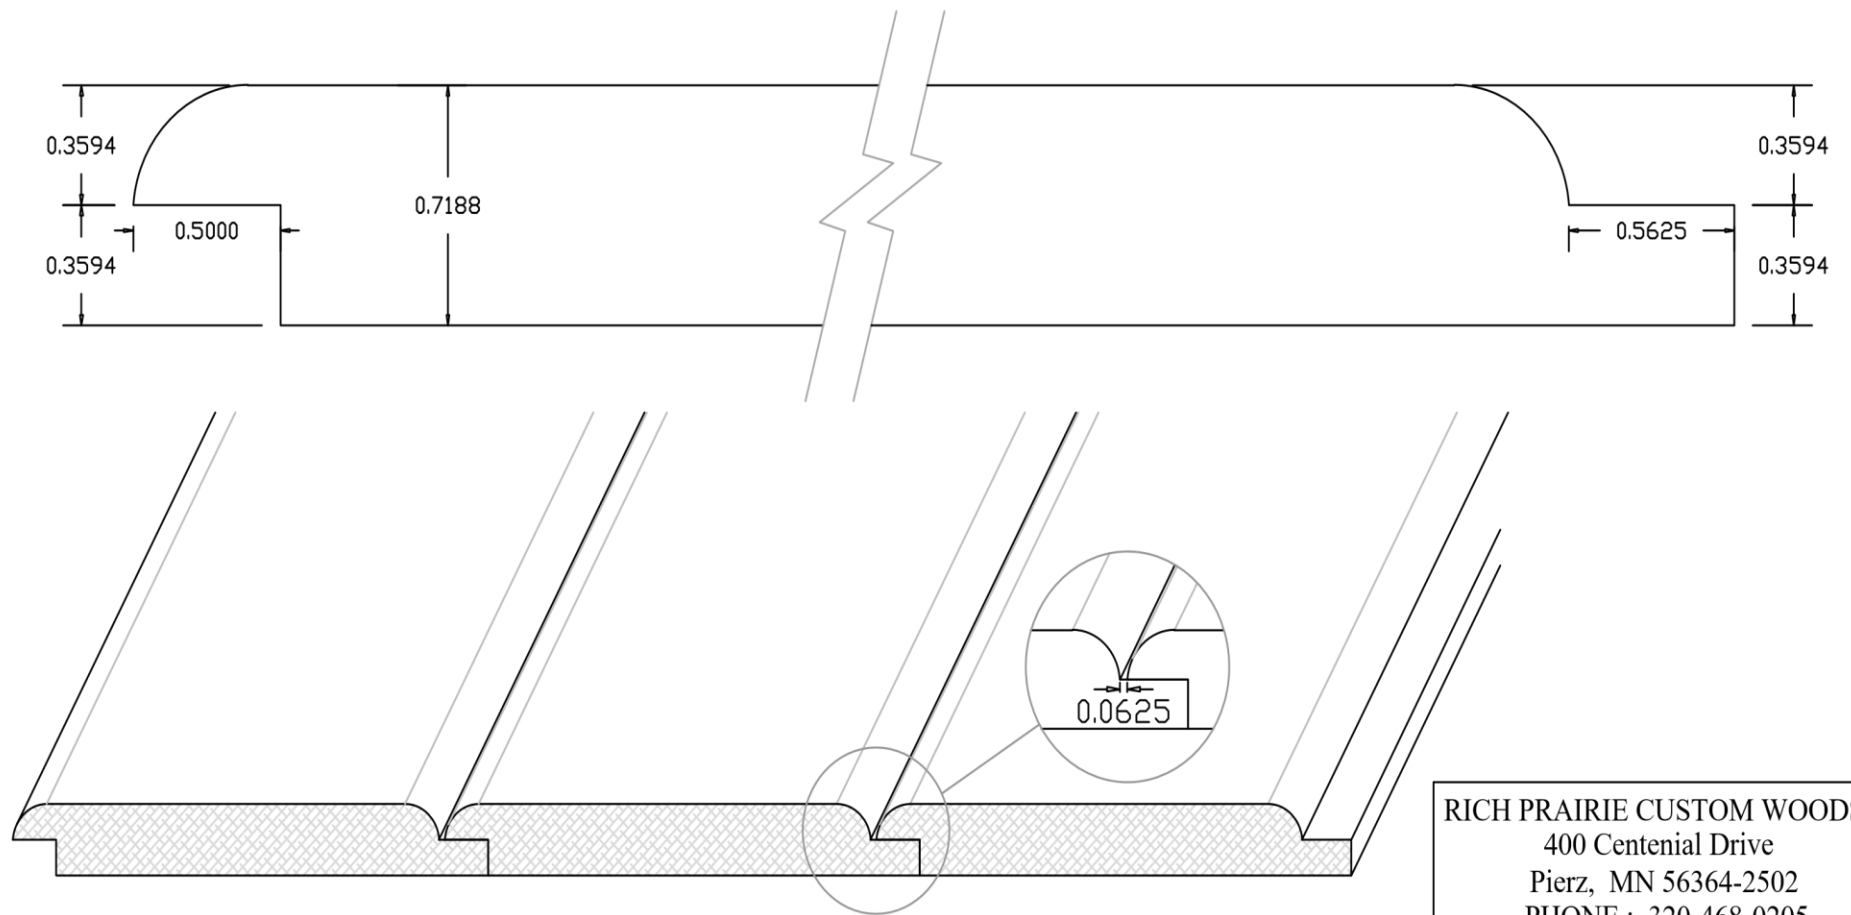

WP-9

WIDTH AND THICKNESS CAN BE ADJUSTED TO CUSTOMER SPECIFICATIONS
WITH RAW MATERIAL DETERMINING MAXIMUM SIZE OF FINISHED PRODUCT.

RICH PRAIRIE CUSTOM WOODS
400 Centennial Drive
Pierz, MN 56364-2502
PHONE : 320-468-0205