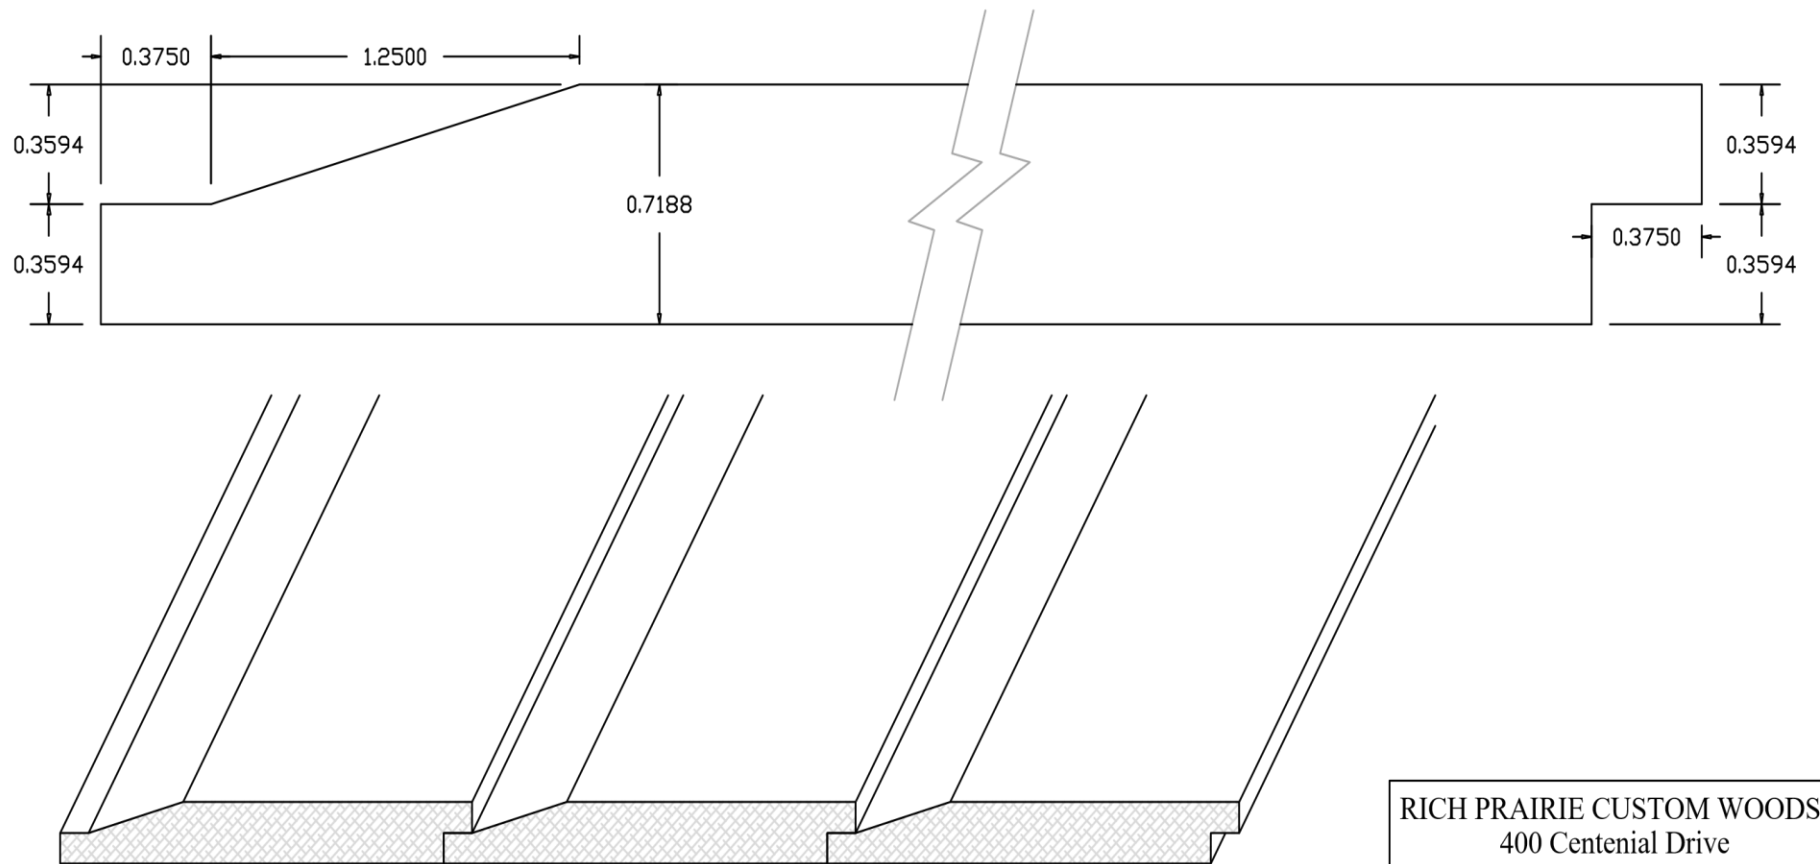

101

WIDTH AND THICKNESS CAN BE ADJUSTED TO CUSTOMER SPECIFICATIONS
WITH RAW MATERIAL DETERMINING MAXIMUM SIZE OF FINISHED PRODUCT.

RICH PRAIRIE CUSTOM WOODS
400 Centennial Drive
Pierz, MN 56364-2502
PHONE : 320-468-0205