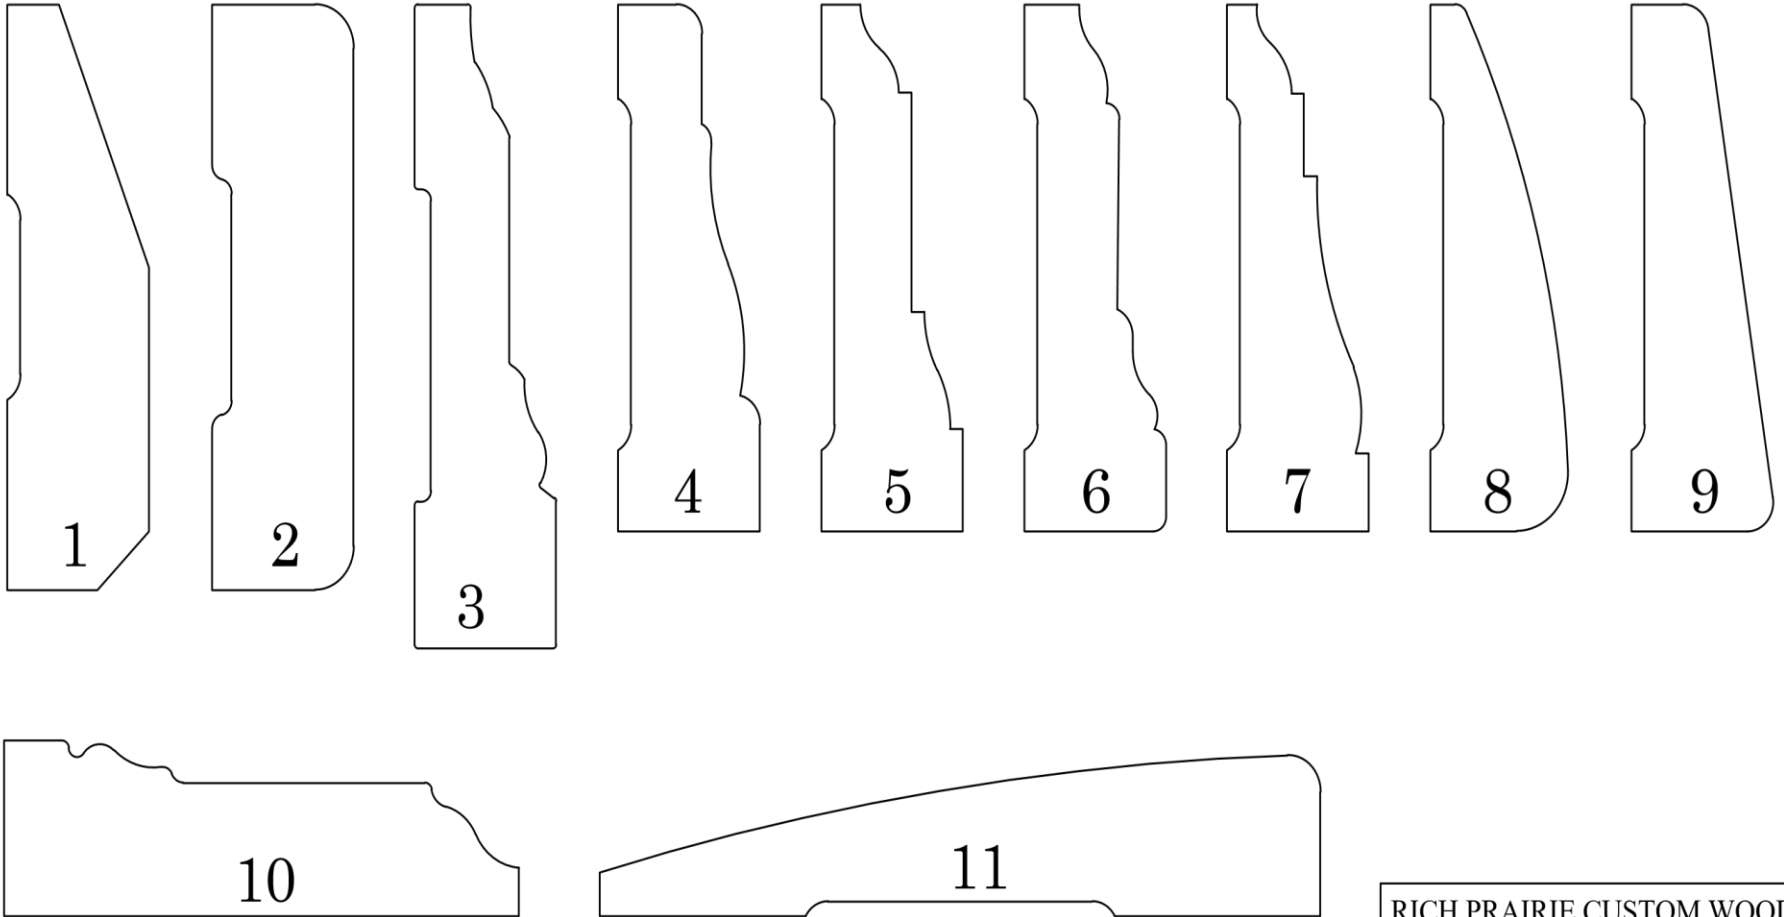

Casing

RICH PRAIRIE CUSTOM WOODS
400 Centennial Drive
Pierz, MN 56364-2502
PHONE : 320-468-0205