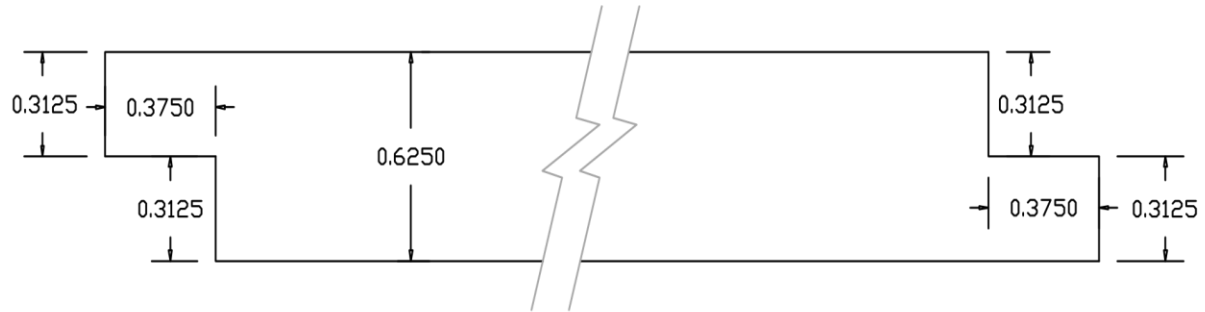

5/8" Ship Lap

WIDTH AND THICKNESS CAN BE ADJUSTED TO CUSTOMER SPECIFICATIONS
WITH RAW MATERIAL DETERMINING MAXIMUM SIZE OF FINISHED PRODUCT.

RICH PRAIRIE CUSTOM WOODS
400 Centennial Drive
Pierz, MN 56364-2502
PHONE : 320-468-0205