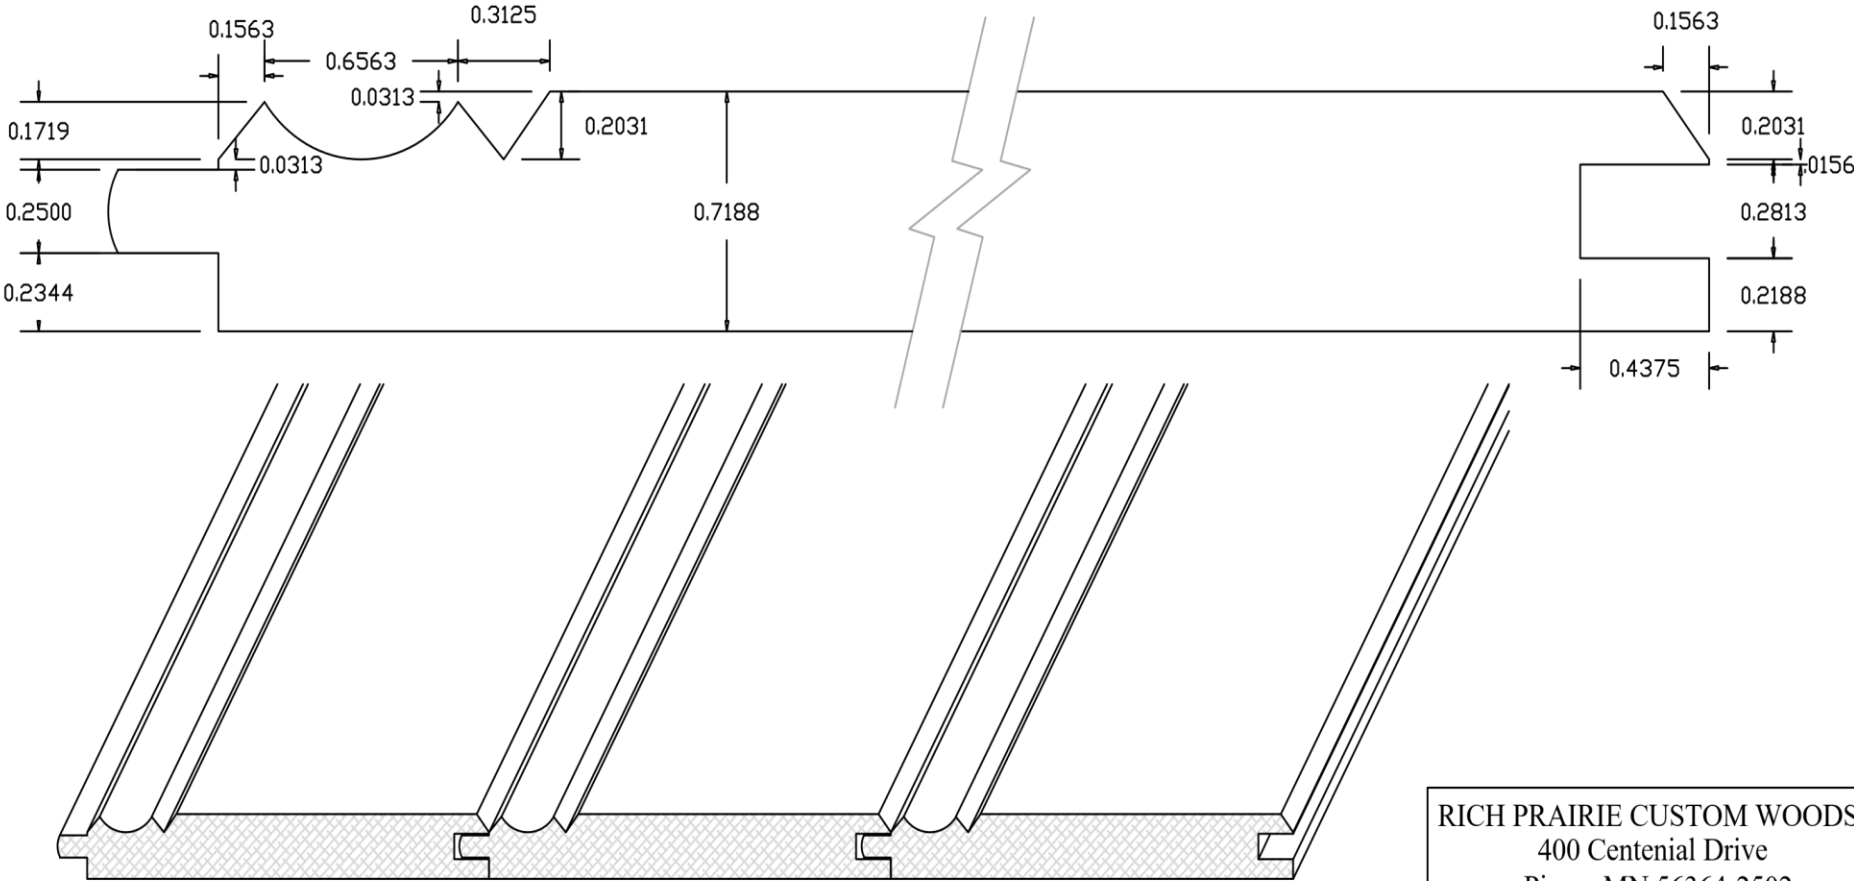

WP-12

WIDTH AND THICKNESS CAN BE ADJUSTED TO CUSTOMER SPECIFICATIONS
WITH RAW MATERIAL DETERMINING MAXIMUM SIZE OF FINISHED PRODUCT.

RICH PRAIRIE CUSTOM WOODS
400 Centennial Drive
Pierz, MN 56364-2502
PHONE : 320-468-0205