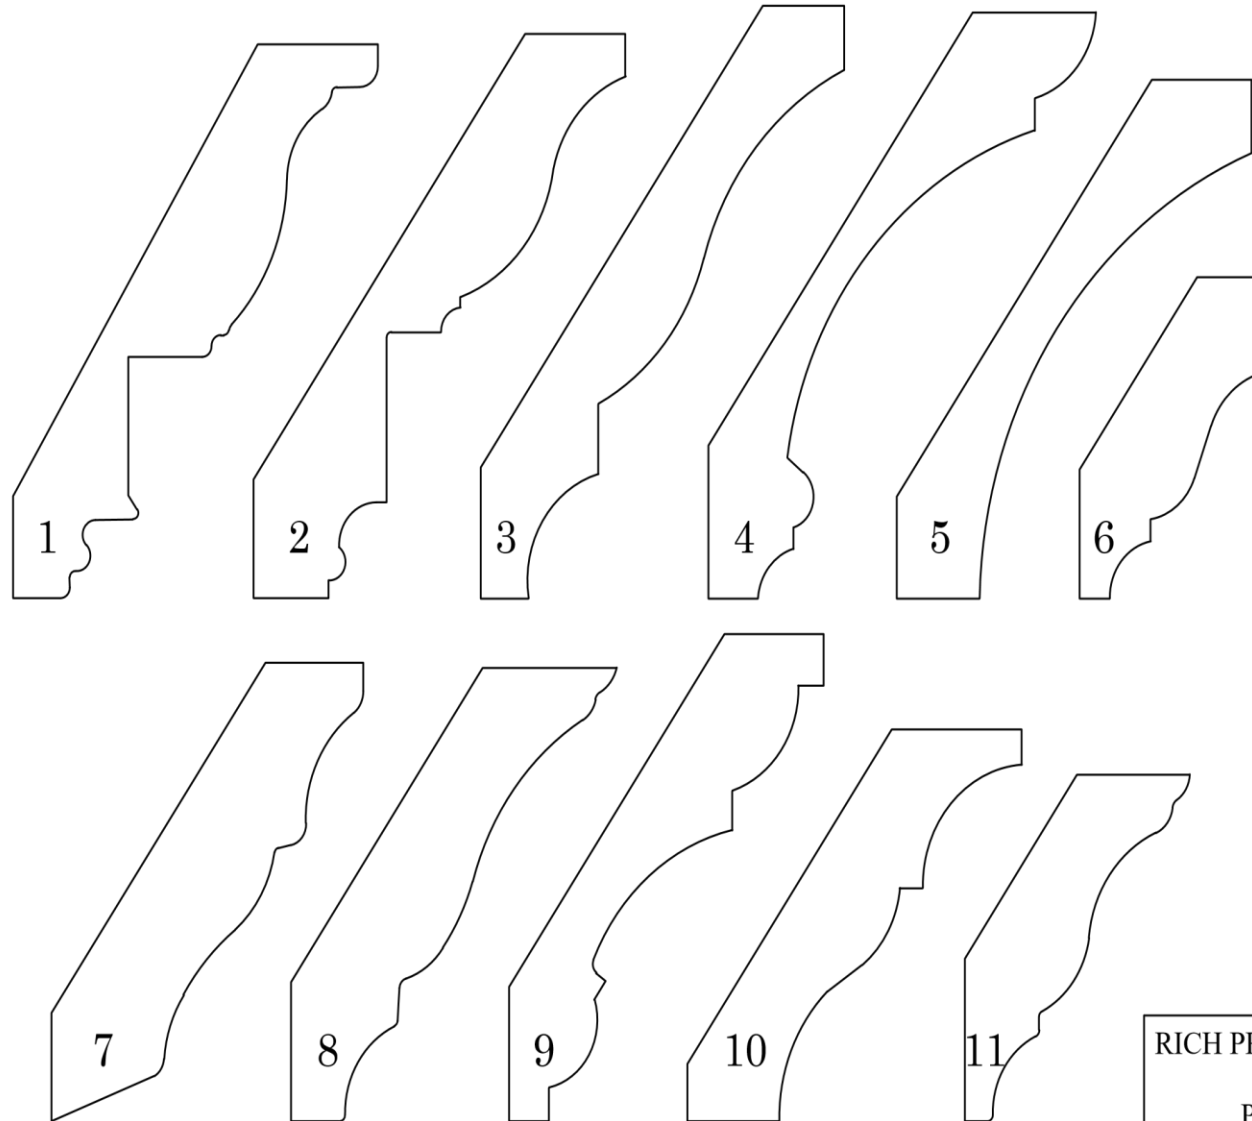

Casing

RICH PRAIRIE CUSTOM WOODS
400 Centennial Drive
Pierz, MN 56364-2502
PHONE : 320-468-0205

Base Moldings

RICH PRAIRIE CUSTOM WOODS
400 Centennial Drive
Pierz, MN 56364-2502
PHONE : 320-468-0205

Crown Moldings