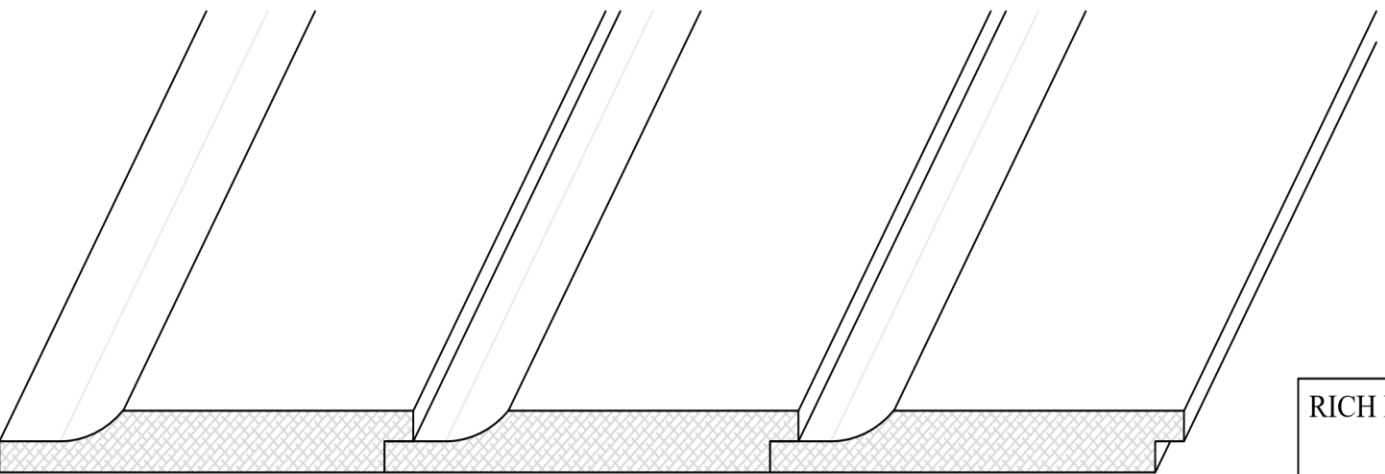

105

WIDTH AND THICKNESS CAN BE ADJUSTED TO CUSTOMER SPECIFICATIONS
WITH RAW MATERIAL DETERMINING MAXIMUM SIZE OF FINISHED PRODUCT.

RICH PRAIRIE CUSTOM WOODS
400 Centennial Drive
Pierz, MN 56364-2502
PHONE : 320-468-0205