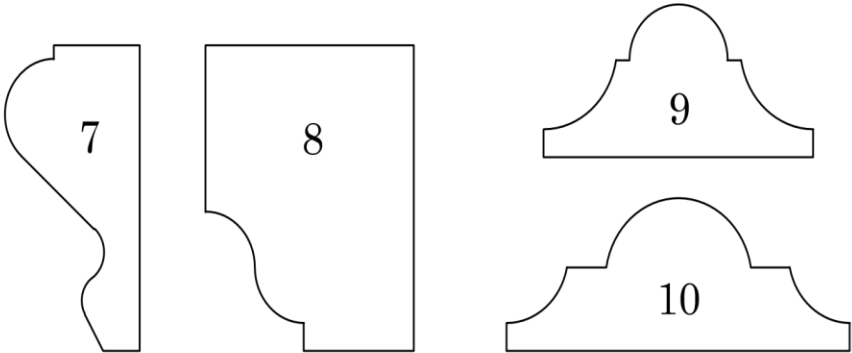

Misc. Trim

RICH PRAIRIE CUSTOM WOODS
400 Centennial Drive
Pierz, MN 56364-2502
PHONE : 320-468-0205