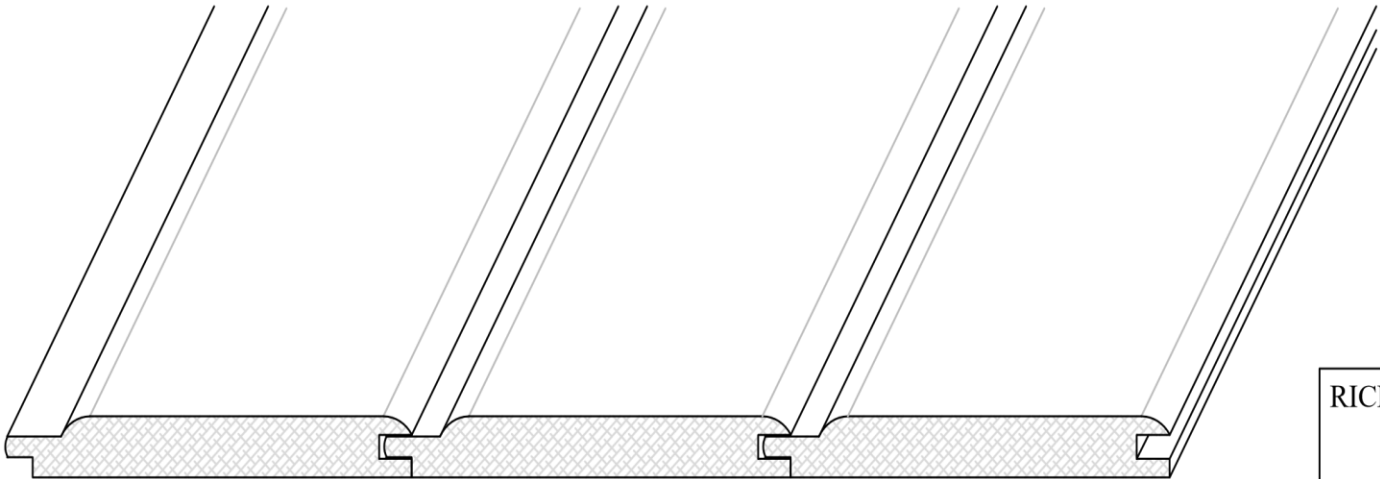

WP-6

WIDTH AND THICKNESS CAN BE ADJUSTED TO CUSTOMER SPECIFICATIONS
WITH RAW MATERIAL DETERMINING MAXIMUM SIZE OF FINISHED PRODUCT.

RICH PRAIRIE CUSTOM WOODS
400 Centennial Drive
Pierz, MN 56364-2502
PHONE : 320-468-0205