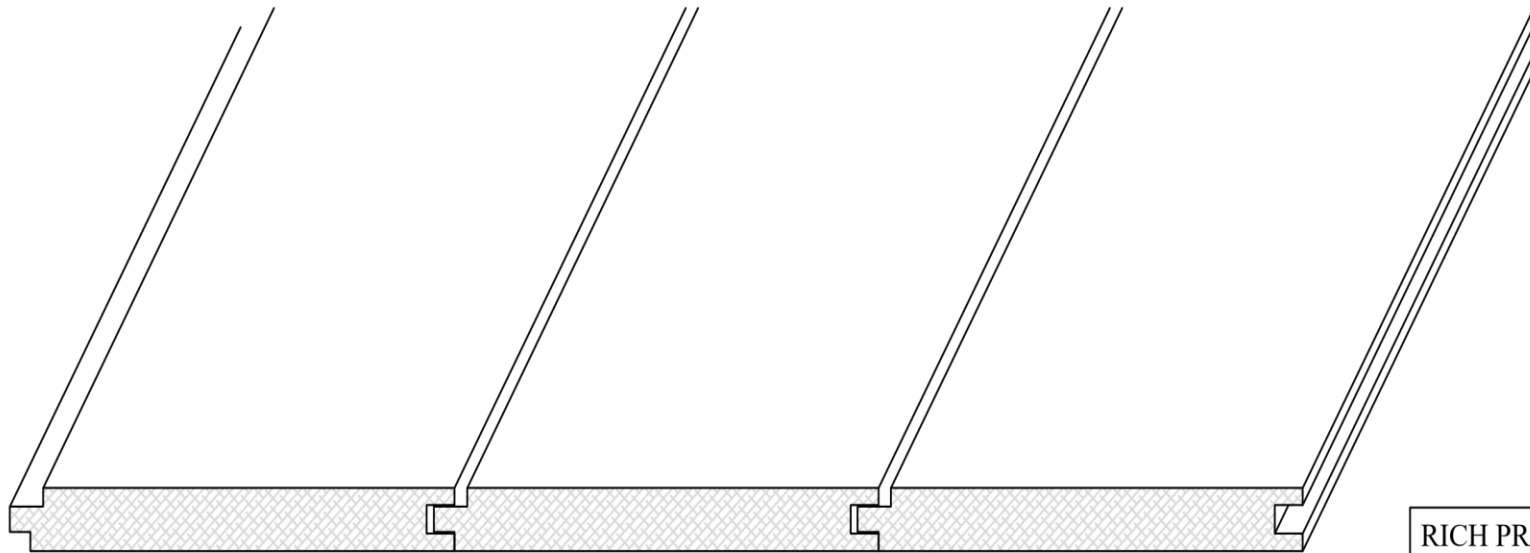

Nickel Gap

WIDTH AND THICKNESS CAN BE ADJUSTED TO CUSTOMER SPECIFICATIONS
WITH RAW MATERIAL DETERMINING MAXIMUM SIZE OF FINISHED PRODUCT.

RICH PRAIRIE CUSTOM WOODS
400 Centennial Drive
Pierz, MN 56364-2502
PHONE : 320-468-0205