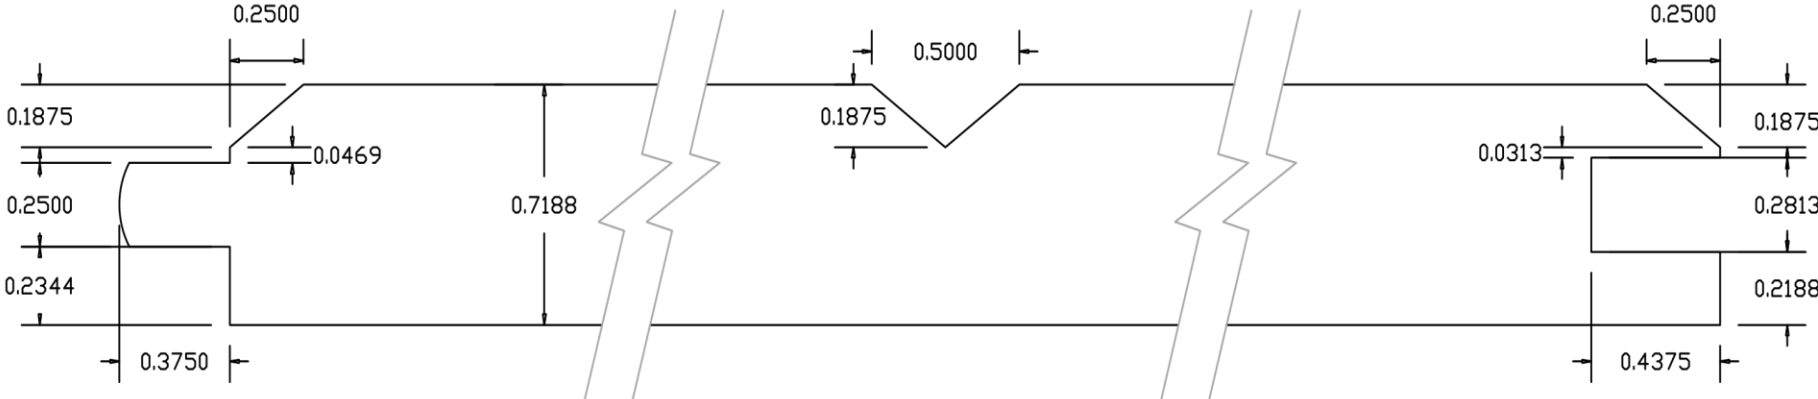

WP-18

WIDTH AND THICKNESS CAN BE ADJUSTED TO CUSTOMER SPECIFICATIONS
WITH RAW MATERIAL DETERMINING MAXIMUM SIZE OF FINISHED PRODUCT.

RICH PRAIRIE CUSTOM WOODS
400 Centennial Drive
Pierz, MN 56364-2502
PHONE : 320-468-0205