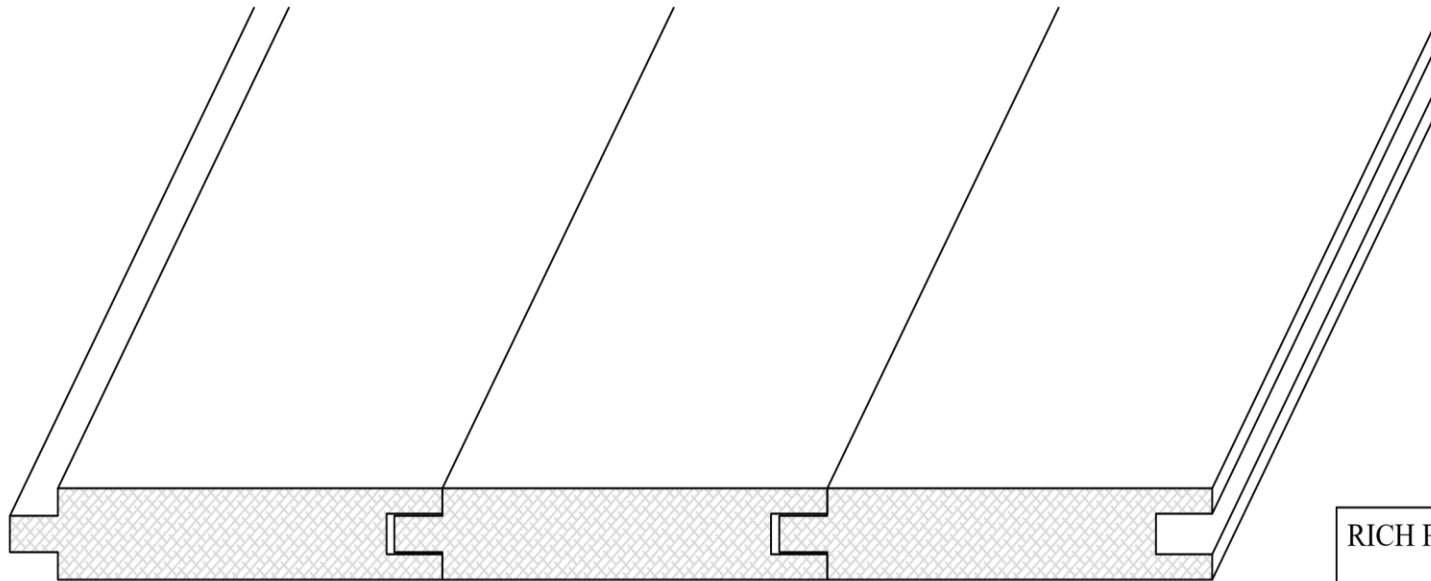

5/8" Tongue & Groove

WIDTH AND THICKNESS CAN BE ADJUSTED TO CUSTOMER SPECIFICATIONS
WITH RAW MATERIAL DETERMINING MAXIMUM SIZE OF FINISHED PRODUCT.

RICH PRAIRIE CUSTOM WOODS
400 Centennial Drive
Pierz, MN 56364-2502
PHONE : 320-468-0205