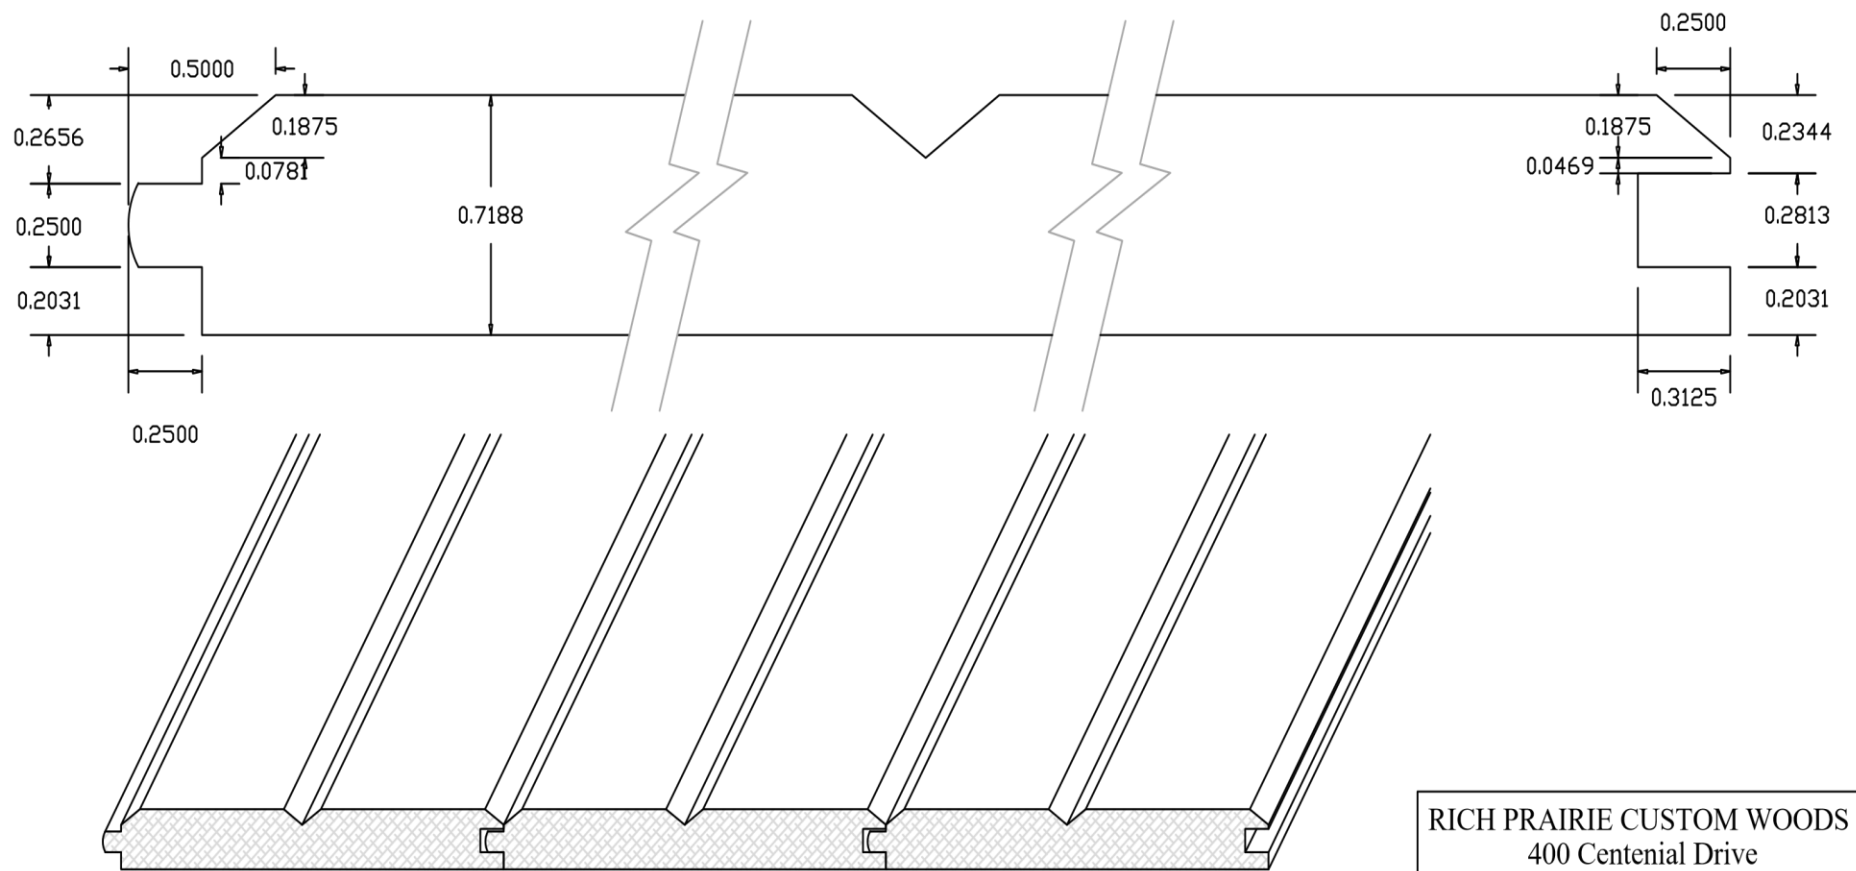

116

WIDTH AND THICKNESS CAN BE ADJUSTED TO CUSTOMER SPECIFICATIONS
WITH RAW MATERIAL DETERMINING MAXIMUM SIZE OF FINISHED PRODUCT.

RICH PRAIRIE CUSTOM WOODS
400 Centennial Drive
Pierz, MN 56364-2502
PHONE : 320-468-0205