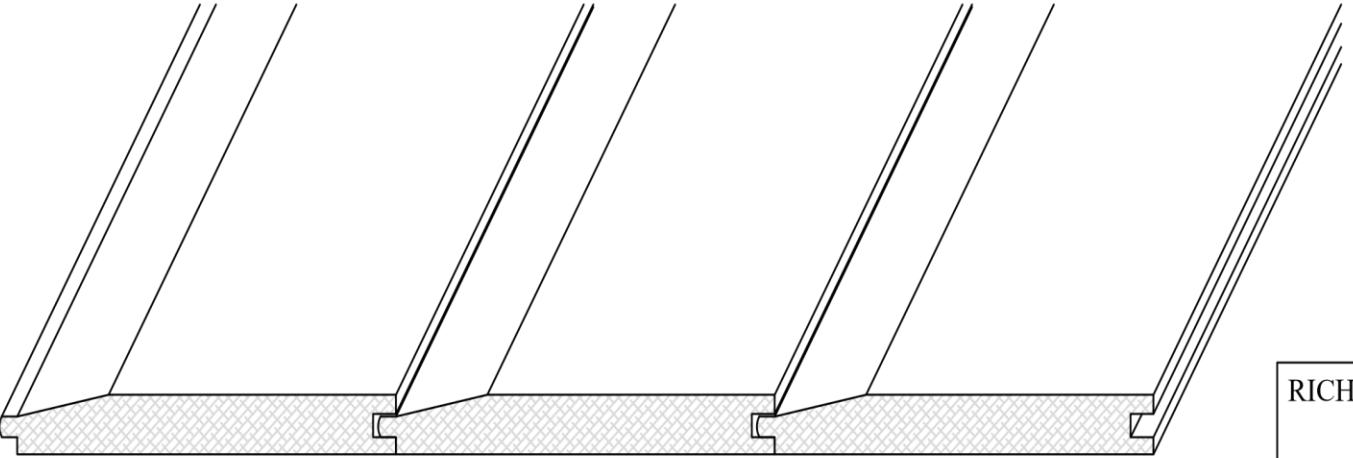

102

WIDTH AND THICKNESS CAN BE ADJUSTED TO CUSTOMER SPECIFICATIONS
WITH RAW MATERIAL DETERMINING MAXIMUM SIZE OF FINISHED PRODUCT.

RICH PRAIRIE CUSTOM WOODS
400 Centennial Drive
Pierz, MN 56364-2502
PHONE : 320-468-0205