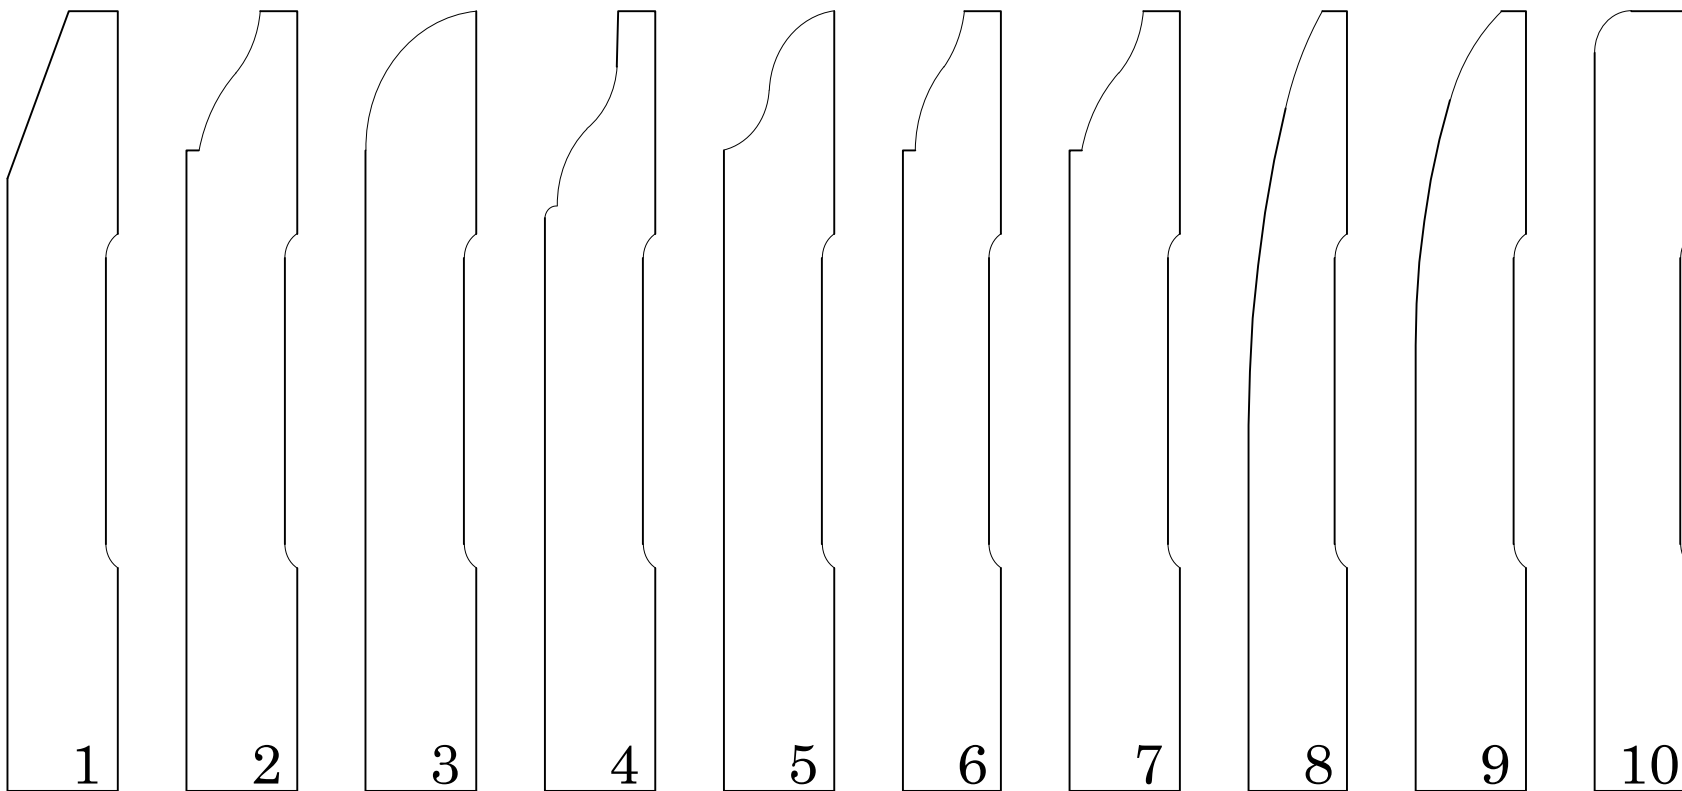

Base Moldings

RICH PRAIRIE CUSTOM WOODS
400 Centennial Drive
Pierz, MN 56364-2502
PHONE : 320-468-0205