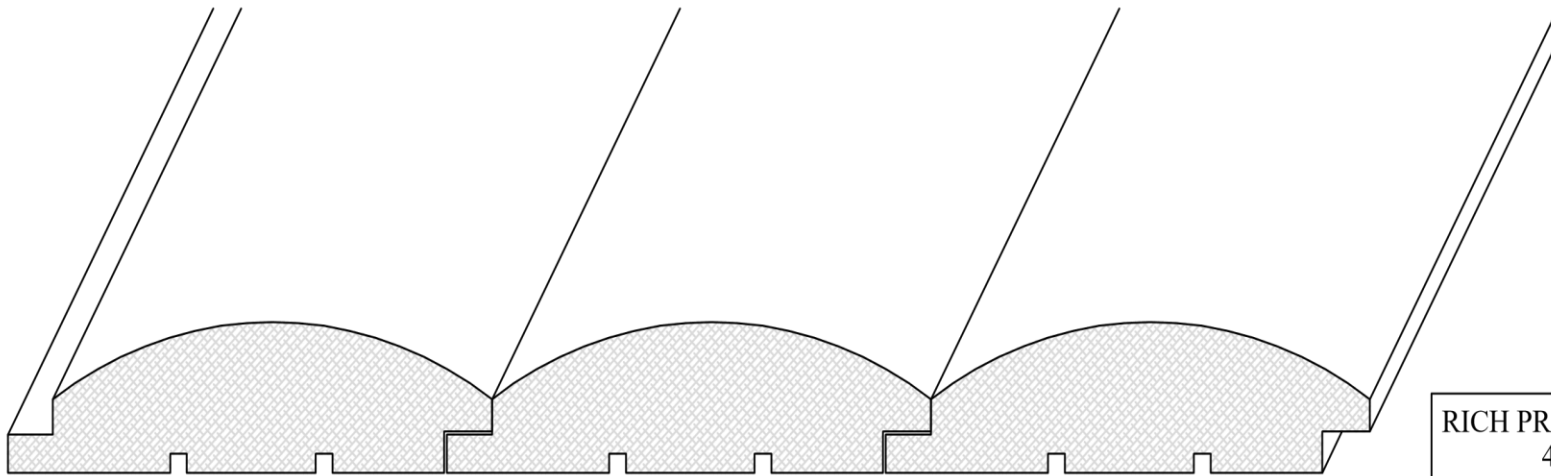

Log Siding (2" x 6")

RICH PRAIRIE CUSTOM WOODS
400 Centennial Drive
Pierz, MN 56364-2502
PHONE : 320-468-0205