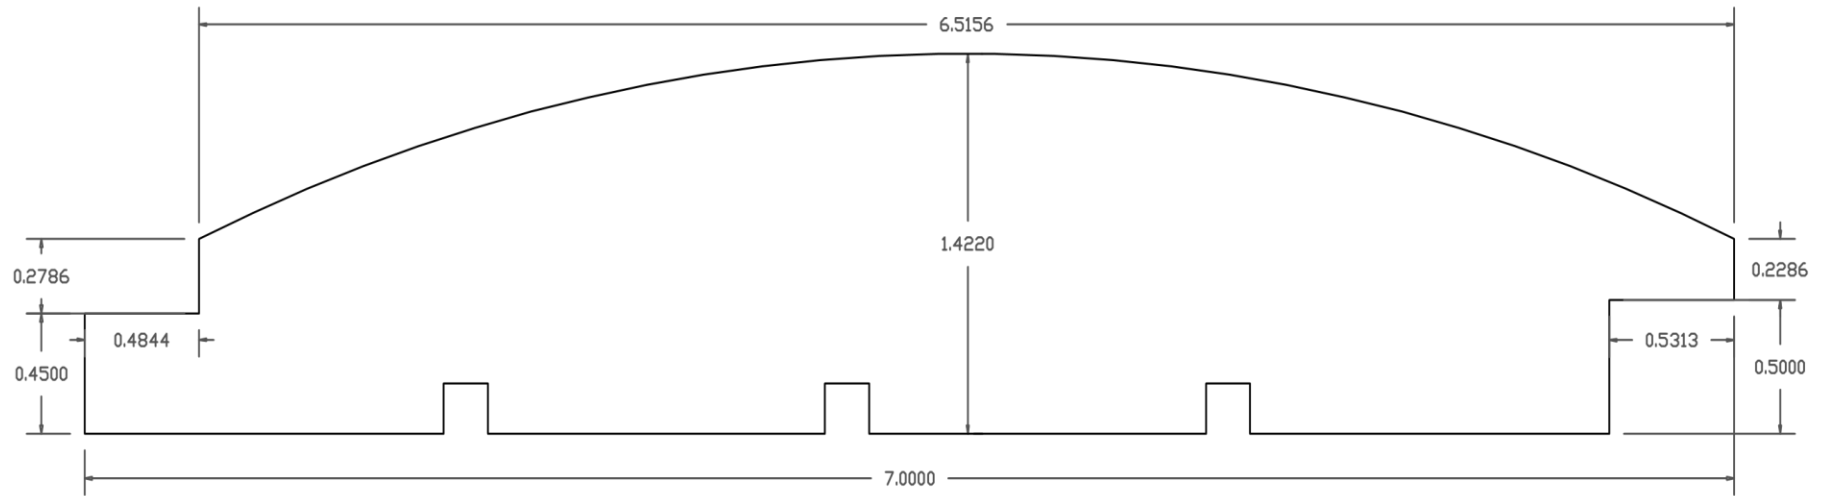

Log Siding (2" x 8")

RICH PRAIRIE CUSTOM WOODS
400 Centennial Drive
Pierz, MN 56364-2502
PHONE : 320-468-0205